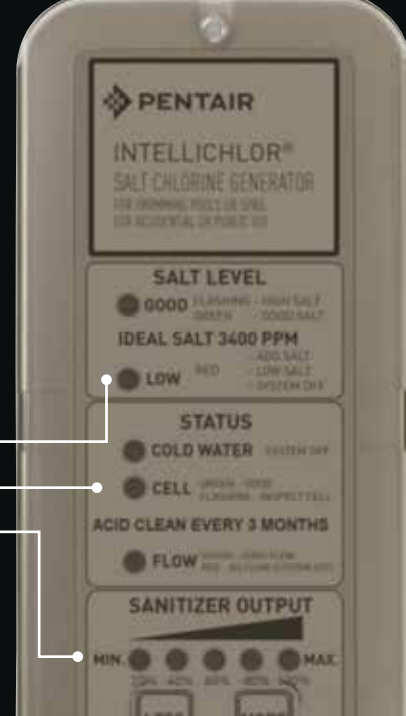

RELIABILITY IS BUILT IN

The IntelliChlor IC15 generator is engineered to stand up to the toughest pool conditions and provide years of dependable performance.

- Titanium electrode cell blades are coated with ruthenium oxide.
- Control electronics are isolated in the cell, away from high-heat components, for longer power life.
- Totally waterproofed electronics for maximum reliability.
- Rugged, dependable power supply/transformer is UL Listed and can be mounted vertically on the wall up to 15 feet away from the cell.
- Union inlet and outlet connections make cell replacement fast and easy.

INTELLICHLOR® SALT CHLORINE GENERATOR

Take the guesswork out of sanitization with easy-to-read displays and user-friendly controls

Two LED salt level Indicators

Two-color status displays

Five sanitizer output levels with two-button control