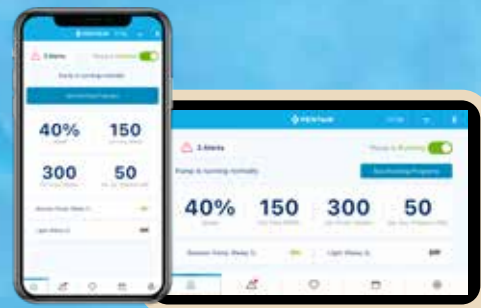

## SIMPLE SMARTPHONE CONTROL

With seamless WiFi or Bluetooth<sup>®</sup> wireless technology control via the Pentair Home app, you can monitor the pump or change the flow rate from anywhere.

Add the optional built-in automation to control up to two other pool devices.