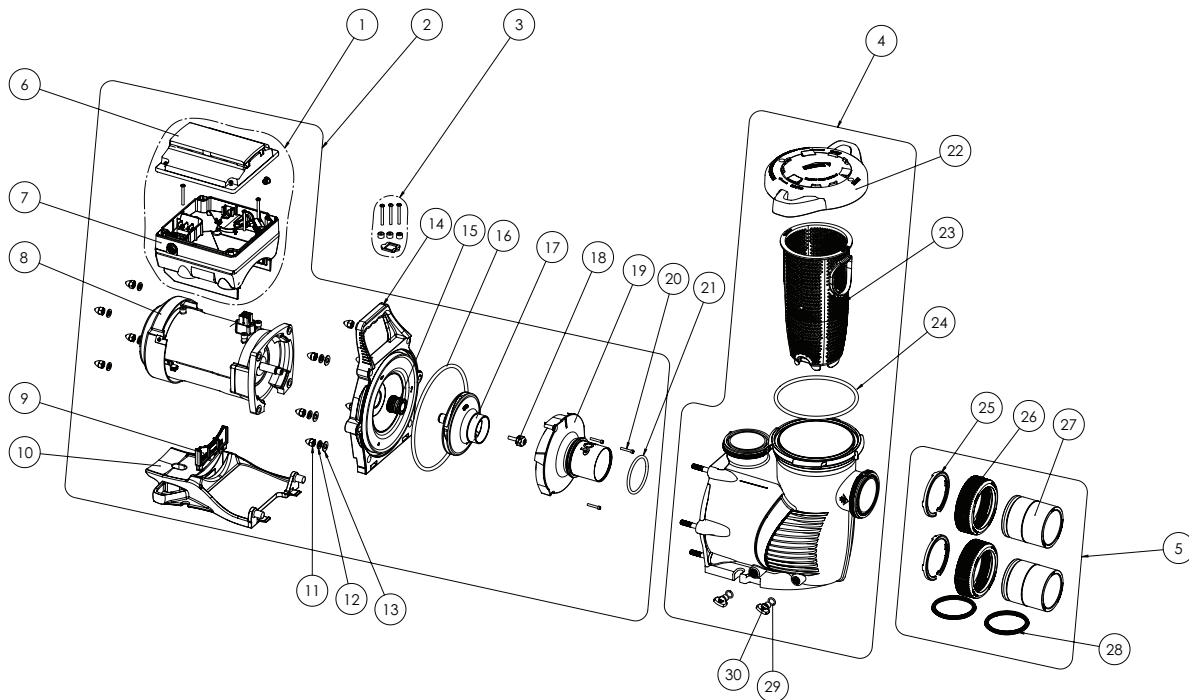

## REPLACEMENT PARTS

Item	Part No.	Description
<b>INTELLIPRO XF PUMP</b>		
1	356893Z	Drive Kit
2	401655Z	Power End Kit
3	355685	Drive Hardware Kit
4	401000	Wet End Assembly
5	410020	Union Kit w/o Tap
6	358527Z	Keypad Assembly Kit
7	356892Z	Drive
8	350306S	Motor
9	357160	Motor Support Insert
10	401004Z	Motor Base
11	071413	Acorn Nut (Qty. 10)
12	U43-12SS	Lock Washer (Qty. 10)
13	072184	Flat Washer (Qty. 6)
14	401002	Seal Plate
15	17351-0101S	Mechanical Seal
16	351446	Seal Plate O-Ring
17	400015	Impeller
18	37337-6080	Impeller Screw Set

Item	Part No.	Description
19	400010	Diffuser
20	353323	Diffuser Screws
21	350336	Diffuser O-Ring
22	401006	Lid/Locking Ring Assembly
23	400007Z	Strainer Basket
24	35505-1440	Lid/Locking Ring O-Ring
25	410001	2.5" C-Clip Locking Ring (Qty. 2)
26	411000	2.5" Union Nut (Qty. 2)
27	410002	2.5" Union Adapter w/o Tap (Qty. 2)
28	410016Z	2.5" Diamond Seal Kit (Qty. 2)
29	192115	Drain Plug O-Ring (Qty. 2)
30	357161	Drain Plug (Qty. 2)
<b>NOT SHOWN</b>		
	356905Z	Keypad Relocation Kit
	400032Z	Seal Plate w/Mech Seal
	350122	50 Ft. Communication Cable
	352501	Motor Fan Kit