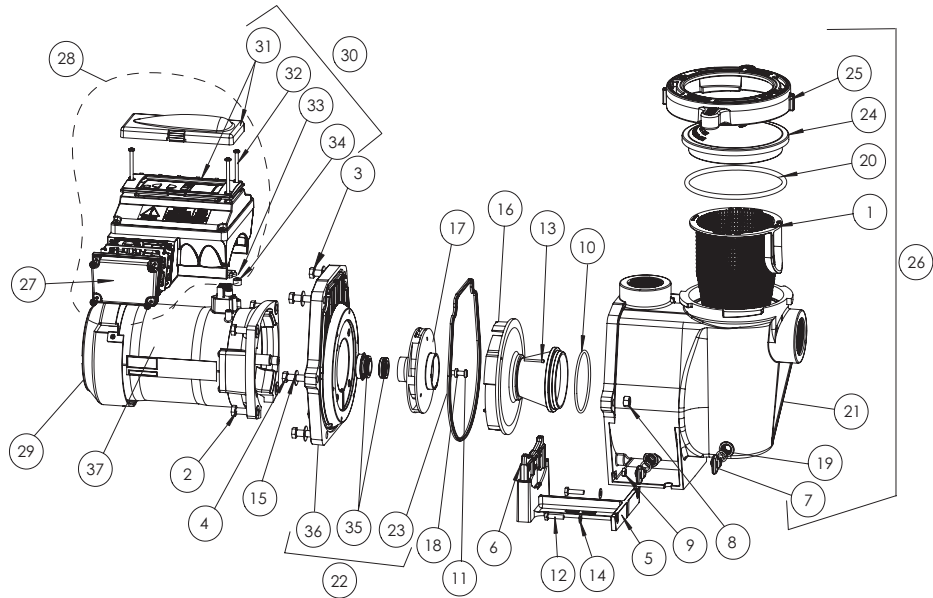

## REPLACEMENT PARTS

Item	Part No.	Description
<b>INTELLIFLO i1 VARIABLE SPEED PUMP</b>		
1	070387	Basket WF
2	070429	Bolt hex HD, 2-56 x .875 S/S, 4 req.
3	070430	Bolt, 3/8-16 x 1-1/4 hex cap 18-8 S/S, 4 req.
4	070431	Bolt, 3/8-16 x 2 hex cap 18-8 S/S, 2 req.
5	070927	Foot WF, pump motor support, almond
6	070929	Foot insert WF pump, almond
7	071131	Plug drain WFE, almond, 2 req.
8	071403	Nut, 3/8-16 brass nickel plated, 2 req.
9	071406	Nut, 1/4-20 hex S/S, 2 req.
10	355227	O-ring #238, 3.484 x .139, buna N 70
11	071652	Screw, 1/4, 20 x 1 LH phillips pan MS 18-8 S/S, 1 req.
12	071657	Screw, 1/4-20 x 1 in. hex cap 18-8 S/S, 2 req.
13	071660	Screw set, 4-40 x 1-1/8 WFE sckt cap 18-8 S/S, 2 req.
14	072183	Washer, flat 1/4 x 5/8 20GA thick 18-8 S/S, 2 req.
15	072184	Washer, 3/8 ID x 7/8 OD .05 thick 18-8 S/S, 6 req.
16	072930	Diffuser assembly
17	073128	Impeller, 1 HP
18	075713	Rubber washer, WFE pump, 1 req.
19	192115	O-ring 112, .487 x .103 buna -N 70, 2 req.
20	350013	O-ring lid CH/WF 2-436, 1 req.
21	350015	Housing WFE, almond
22	350202	Seal plate kit, almond w/ gasket (Items 23, 35, 36)
23	357100	Black Gasket for Seal plate
24	357151	Lid, see thru WF.
24	357156	Lid, Chemical Resistant
25	357199	Clamp cam & ramp WF, almond