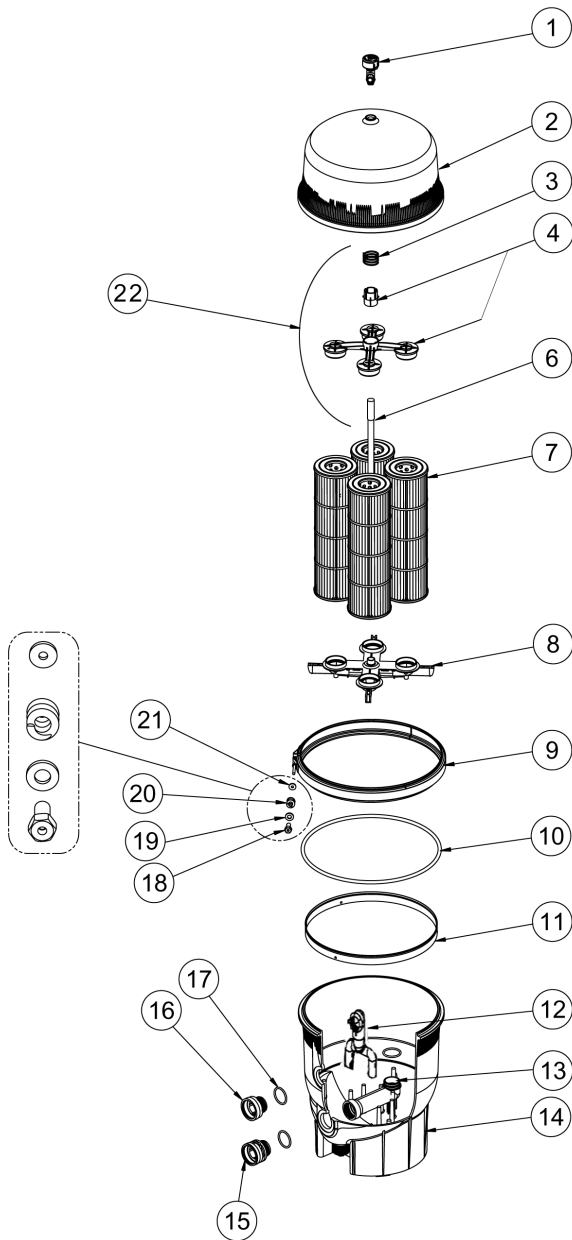

QUAD D.E.® FILTERS

REPLACEMENT PARTS

Item	Part No.	Description
QUAD D.E. FILTERS		
1	98209800	Assy. Manual air relief valve
2	170024	Lid, Quad 60
2	178581	Lid, Quad 80
2	178582	Lid, Quad 100
3	178616	Spring compression
4	170026	Manifold top with short Adapter
6	170029	Air bleeder assy., Quad 60
6	170028	Air bleeder assy., Quad 80
6	178583	Air bleeder assy., Quad 100
7	178656	Cartridge, Quad 100
7	178655	Cartridge, Quad 80
7	178654	Cartridge, Quad 60
8	170059	Manifold assy. Bottom
9	190003	Kit Clamp Band
10	39010200	O-ring RPM tank clamp
11	195339	Ring back-up - FNS Pls
12	196024S	Divertor Assembly, Retro Kit
13	170036	Pipe outlet - RPM fltr
14	195999	Bottom tank w/ drain plug 7-1/2 in.
15	178575	Bulkhead bottom
16	194801	Bulkhead - 2-3/8-8 butt
17	86006900	O-ring 2-329 bulkhead RPM
18	194997	Nut - Spl
19	195611	Washer - lg id
20	195612	Spring
21	195610	Washer - sm id
22	170026	Top Manifold Assembly
23	354571	O-ring
NOT SHOWN		
	274426	Adapter Kit - 2-1/2 in. x 2 in.
	190030	Drain Plug Assembly
	178711	Parts Bag - includes warranty card, instruction Book, Adapter Kit (270100) and Pressure Gauge (190058)