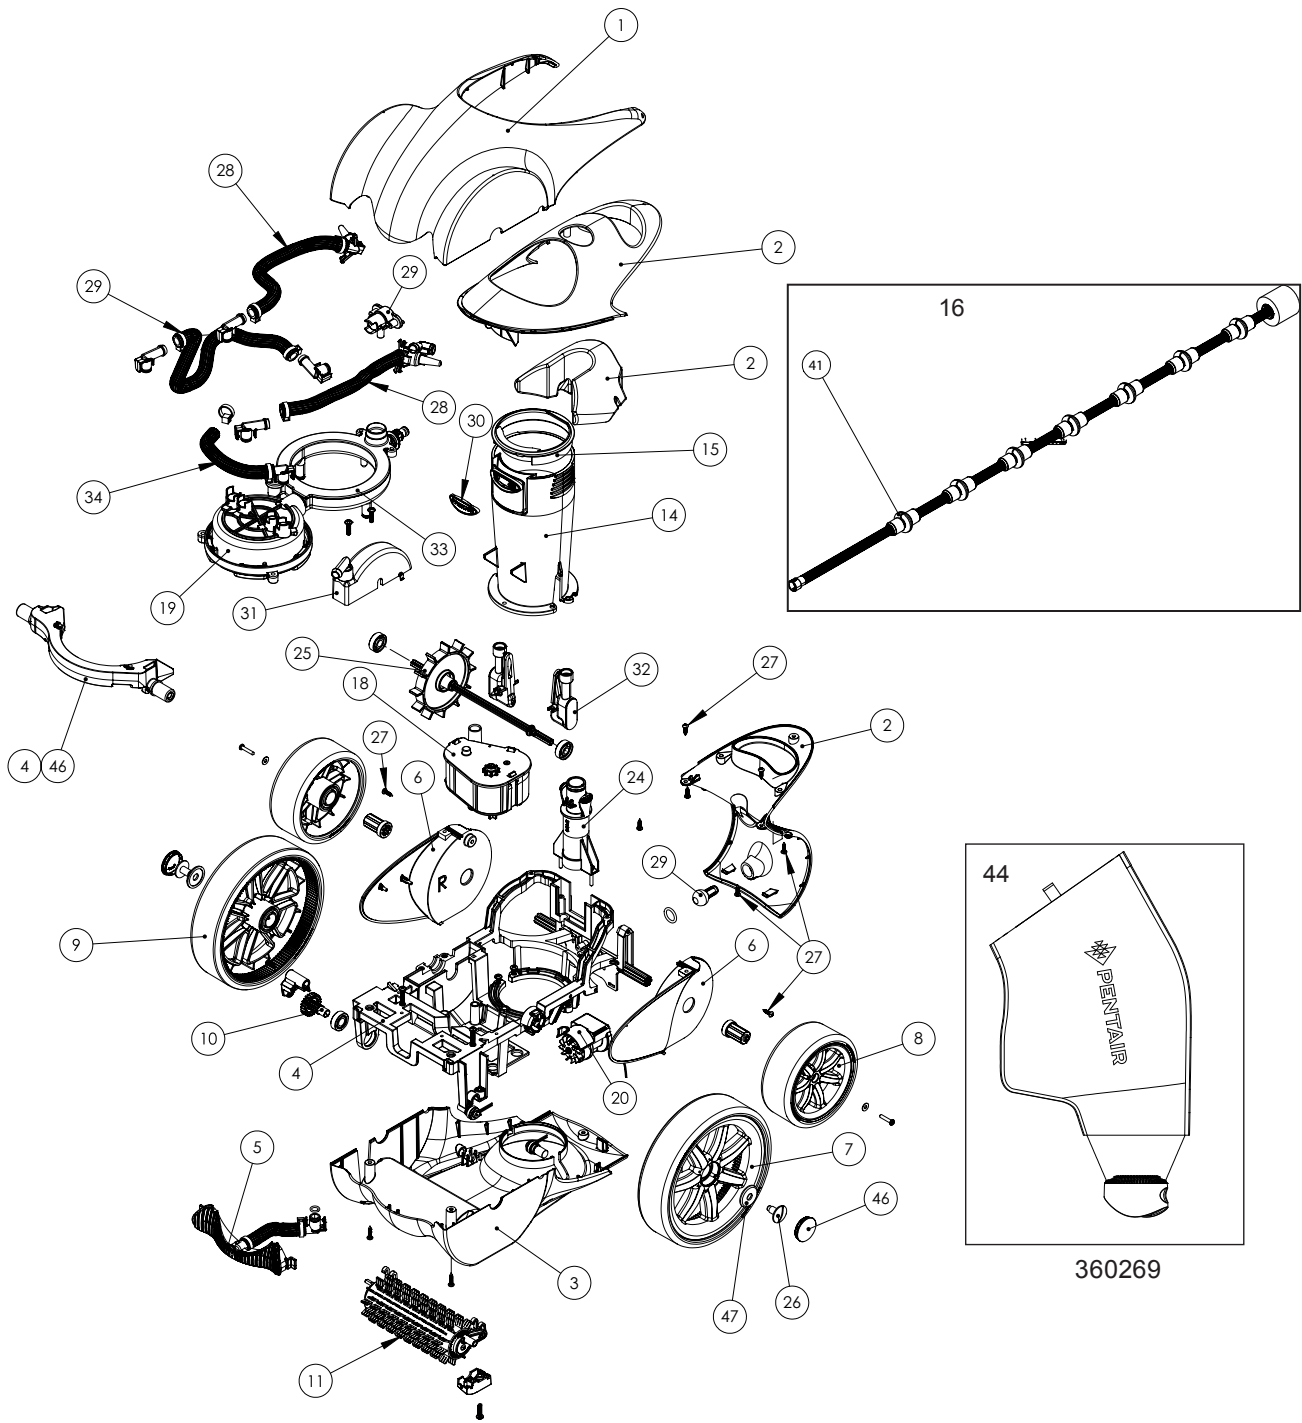

PENTAIR RACER® PRESSURE SIDE CLEANER

CLEANER REPLACEMENT PARTS

PENTAIR RACER® PRESSURE SIDE CLEANER (CONT'D)

CLEANER REPLACEMENT PARTS

Item	Part No.	Description
RACER REPLACEMENT PARTS		
1	360229	Top Front Cover Kit
2	360230	Rear Cover Kit
3	360231	Bottom Cover Kit
4	360391	Chassis Kit w/Tie Bar
5	360233	Front Grill Kit
6	360234	Side Covers Kit
7	360235	Large Wheel Kit
8	360236	Small Wheel Kit
9	360237	Large Tires Kit
10	360238	Scrubber Gear Kit
11	360239	Scrubber Kit
12*	360240	Debris Bag Kit (w/o collar), hook and loop fastener
13*	360241	Debris Bag Collar Kit
14	360242	Vacuum Tube Kit
15	360243	Debris Valve Kit
16	360244	Sweep Hose Kit
17	360245	Sweep Hose Scrubber Kit
18	360246	Gear Box Kit
19	360247	Timer Valve Kit
20	360248	LED Kit
21	360249	Feedline Swivel Kit (incl. (swivel -1) (Mender Nut - 2)
22	360250	Feedline Quick Connector to cleaner Kit (mender nut, swivel and connector)
23	360251	Feedline Wall Connector Kit (wall fitting w/2 O-rings)
24	360252	Feed Mast Kit (feed tube, oring & 2 screws)
25	360253	Drive Shaft Kit (drive shaft & 2 bearings)
26	LLC55PMB	Wheel Screw Kit
27	360255	Screw Kit (11 1/2", 4 5/8", 9 machine & 2 1")
28	360256	Turn Jet Hose Kit (R & L hose assembly)
29	360257	Rear Thrust Jet Hose Kit (thrust jet assembly & 2 5/8" screws)
30	360258	Rubber Button Kit (rubber button)
31	360414	Turbine Kit
32	360260	Venturi manifold Kit
33	360261	Water Management Kit
34	360262	Turbine Hose Kit

INCLUDED IN RACER TUNE-UP KIT

35	360263	Kit Includes: Bag (1), Driveshaft (1), Wheel Bearings (4), Driveshaft Bearings (2), Scrubber Bearing (1), Large Tires (2), Scrubber (1), Small Wheel (2), Needle Bearing (2), Wheel Screws (2), 1/2" Screws (2), Hubcaps (2)
----	--------	---