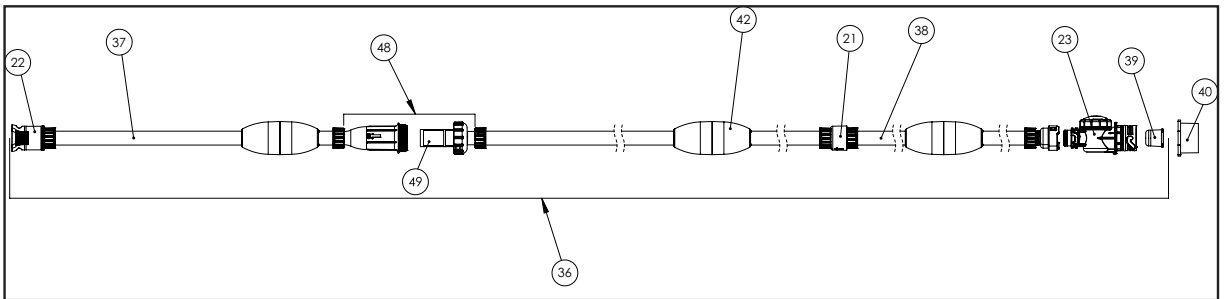

PENTAIR RACER® PRESSURE SIDE CLEANER

CLEANER REPLACEMENT PARTS

PENTAIR RACER® PRESSURE SIDE CLEANER (CONT'D)

CLEANER REPLACEMENT PARTS

Item	Part No.	Description
RACER REPLACEMENT PARTS		
1	360229	Top Front Cover Kit
2	360230	Rear Cover Kit
3	360231	Bottom Cover Kit
4	360391	Chassis Kit w/Tie Bar
5	360233	Front Grill Kit
6	360234	Side Covers Kit
7	360235	Large Wheel Kit
8	360236	Small Wheel Kit
9	360237	Large Tires Kit
10	360238	Scrubber Gear Kit
11	360239	Scrubber Kit
12*	360240	Debris Bag Kit (w/o collar), hook and loop fastener
13*	360241	Debris Bag Collar Kit
14	360242	Vacuum Tube Kit
15	360243	Debris Valve Kit
16	360244	Sweep Hose Kit
17	360245	Sweep Hose Scrubber Kit
18	360246	Gear Box Kit
19	360247	Timer Valve Kit
20	360248	LED Kit
21	360249	Feedline Swivel Kit (incl. (swivel -1) (Mender Nut - 2)
22	360250	Feedline Quick Connector to cleaner Kit (mender nut, swivel and connector)
23	360251	Feedline Wall Connector Kit (wall fitting w/2 O-rings)
24	360252	Feed Mast Kit (feed tube, oring & 2 screws)
25	360253	Drive Shaft Kit (drive shaft & 2 bearings)
26	LLC55PMB	Wheel Screw Kit
27	360255	Screw Kit (11 1/2", 4 5/8", 9 machine & 2 1")
28	360256	Turn Jet Hose Kit (R & L hose assembly)
29	360257	Rear Thrust Jet Hose Kit (thrust jet assembly & 2 5/8" screws)
30	360258	Rubber Button Kit (rubber button)
31	360414	Turbine Kit
32	360260	Venturi manifold Kit
33	360261	Water Management Kit
34	360262	Turbine Hose Kit

Item	Part No.	Description
35	360263	See Racer Tune-Up Kit below
36	360264	Feed Line Hose Kit Complete
37	360265	Soft Feed Line Hose Kit 10'
38	360266	Hard Feed Line Hose Kit 10'
39	E24	Debris Screen
40	LL23PM	Threaded Wall Adapter
41	EB10G	Sweep Hose Wear Ring
42	360270	Feed Line Float
43*	360268	Feed Line O-Ring Kit (1 - 017, 1 - 020, 6 - 011, 1 - 012, 1 - 027 & 1 - 220)
44	360269	Debris Bag w/ Mechanical Lock
45*	360274	Wheel Hump Insert Kit
46	360434	Axle Kit
47	EC64	Wheel Washer Kit
48	360392	Inline Filter Kit
49	360437	Replacement Screen Cartridge