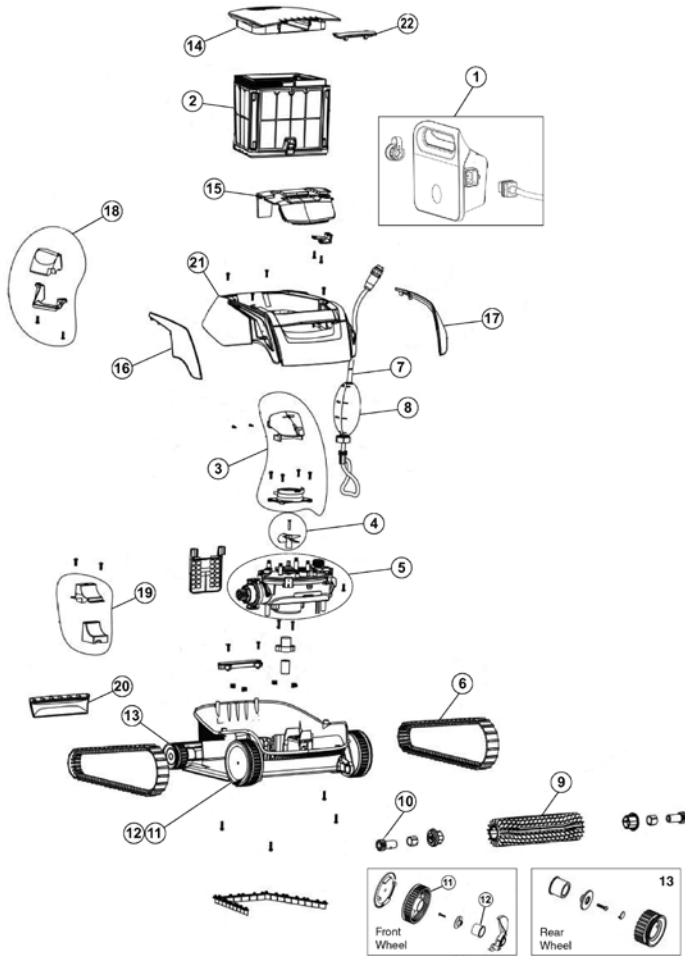

PENTAIR PROWLER® 910 / WARRIOR SL

CLEANER REPLACEMENT PARTS

Item	Part No.	Description
PROWLER 910/WARRIOR SL		
1	360337	Power Supply
2	360496	Filter Assembly
3	360339	Impeller Cover
4	360340	Impeller
5	360341	Motor Unit
6	360342	Track
7	360343	Communication Cable
8	360344	Cable Float
9	360345	Active Brush
10	360346	Brush Mounting
11	360381	Front Wheel
12	360388	Front Wheel Bushing
13	360348	Rear Wheel Assembly
14	360349	Filter Cover, Prowler 910
14	360521	Filter Cover, Warrior SL
15	360350	Intermediate Cove
16	360351	Side Cover, Right
17	360352	Side Cover, Left
18	360354	Internal Top Float and Housing
19	360355	Internal Bottom Float and Housing
20	360356	Float Rubber Cover
21	360358	External Housing, Prowler 910
21	360498	External Housing, Warrior SL
22	360359	Latch
NOT SHOWN		
	360039	Prowler Tester Power Supply
	360518	Prowler 900s Dealer Service Pack