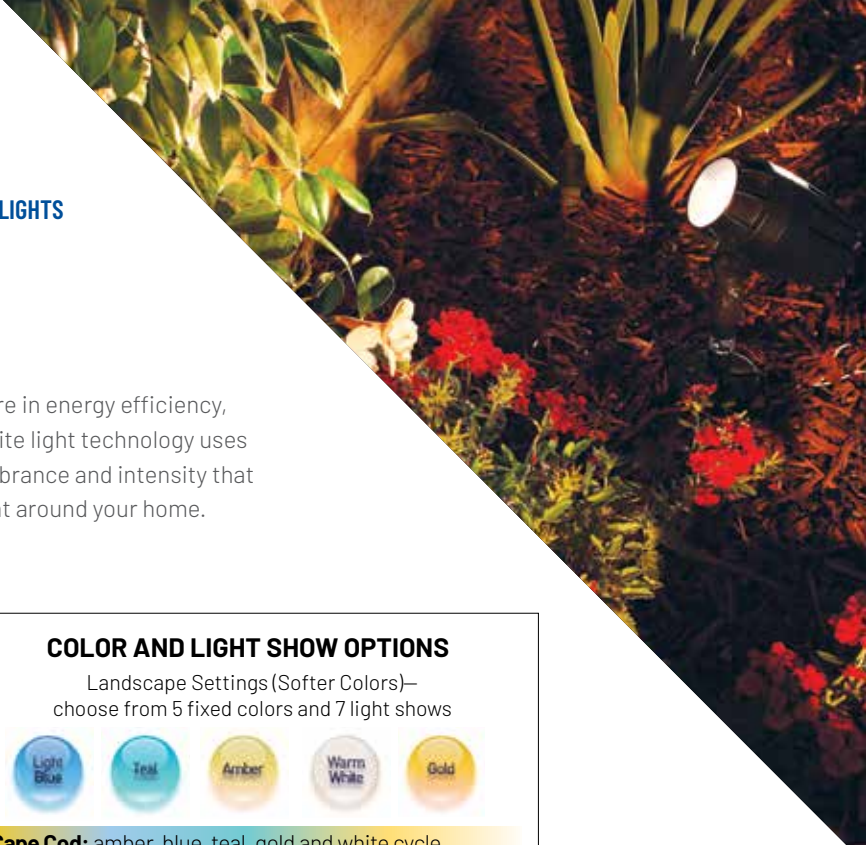

INTELLIBRITE® COLOR-CHANGING LED LANDSCAPE LIGHTS

Simply the most dramatic lighting options available.

LED technology is clearly the wave of the future in energy efficiency, lifetime value and quality of light. And IntelliBrite light technology uses the brightest LED lights available to add the vibrance and intensity that create the beauty, safety and security you want around your home.

SYSTEM KEY FEATURES

Synchronization

IntelliBrite landscape lights can be synchronized with IntelliBrite Underwater Pool and Spa Lights for coordinated or complementary lighting effects.

Two color effect modes

For a total of 10 rich, fixed colors and 14 mesmerizing, automated light shows to match your mood, the occasion or the season of the year.

Two brightness levels

To alter color intensity. Screw-off lens cap provides fast, easy access to mode and brightness switches.

Easy placement

For highlighting a tree, shrub, lawn sculpture or garden, as well as to illuminate drives, walks or decks and patios. Comes with mounting stake for secure attachment and easy installation.

Easy connection and adjustability

Connects to standard 12-volt transformer and has adjustable elbow joint for easy vertical adjustment.

Longer life

Provides significantly longer life than incandescent light bulbs.

Superior lens geometry and reflector design

Create highly uniform light and color distribution for best overall light quality and brilliance.

Durable, solid-state technology

No internal filament to wear out.

COLOR AND LIGHT SHOW OPTIONS

Landscape Settings (Softer Colors)—
choose from 5 fixed colors and 7 light shows

Cape Cod: amber, blue, teal, gold and white cycle

Denali: shades of green

Borealis: violet, teal, yellow amber transition

Sedona: blue, orange, purple, green, magenta cycle

Lawrence: shades of amber

Kauai: full-spectrum transition

Vancouver: blue/green transition

IntelliBrite Settings (Bolder Colors)—
choose from 5 fixed colors and 7 light shows

SAm Mode: cycle through color range

Party Mode: rapid color-changing

Romance Mode: slow color transitions

Caribbean Mode: blue/green spectrum

American Mode: red/white/blue cycle

California Sunset Mode: orange/red transition

Royal Mode: deep color tone cycle

The IntelliBrite Color-Changing LED Landscape Light has earned the Eco Select® brand distinction as one of the greenest and most efficient choices from Pentair.

1620 Hawkins Ave | Sanford, NC 27330 | United States | 800.831.7133 | pentair.com

All Pentair trademarks and logos are owned by Pentair plc. IntelliBrite® and Eco Select® are registered trademarks of Pentair Water Pool and Spa, Inc. and/or its affiliated companies in the United States and/or other countries. Because we are continuously improving our products and services, Pentair reserves the right to change specifications without prior notice.

Pentair is an equal opportunity employer.

PI-083 11/18 ©2018 Pentair Water Pool and Spa, Inc. All rights reserved