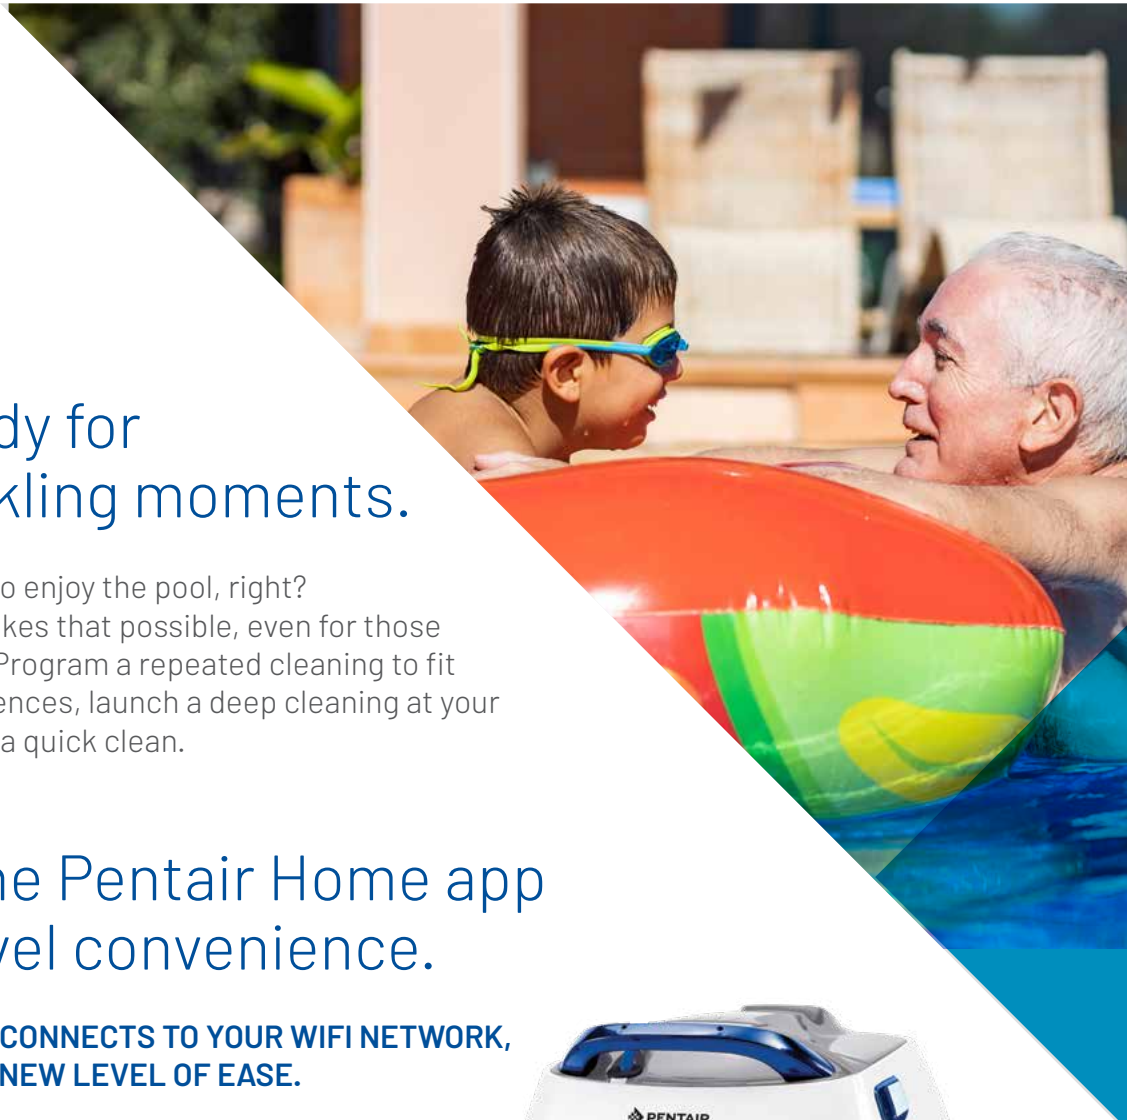

Always ready for those sparkling moments.

The point of a pool is to enjoy the pool, right? The Prowler family makes that possible, even for those last-second pop-ins: Program a repeated cleaning to fit your pool-time preferences, launch a deep cleaning at your command or order up a quick clean.

Pair with the Pentair Home app for next-level convenience.

THE PROWLER 930W CONNECTS TO YOUR WIFI NETWORK, ALLOWING A WHOLE NEW LEVEL OF EASE.

- **GET THE POOL CLEAN WITH SMARTPHONE EASE**

Go about your day and still fit in a cleaning: anytime, anywhere you want.