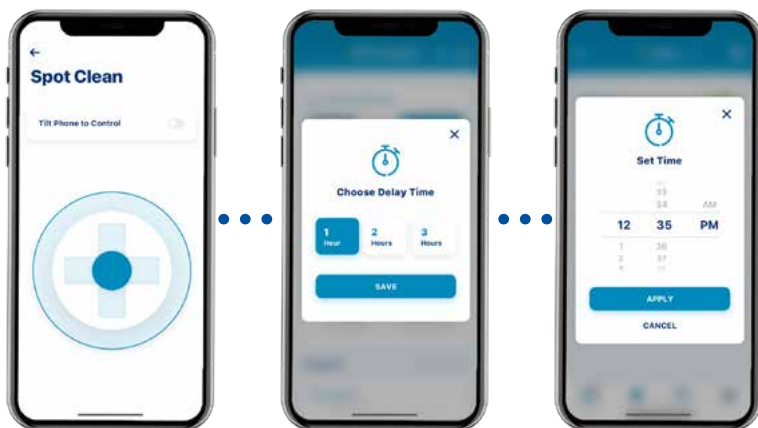

## Always ready for those sparkling moments.

The point of a pool is to enjoy the pool, right? The Prowler family makes that possible, even for those last-second pop-ins: Program a repeated cleaning to fit your pool-time preferences, launch a deep cleaning at your command or order up a quick clean.

## Pair with the Pentair Home app for next-level convenience.

**THE PROWLER 930W CONNECTS TO YOUR WIFI NETWORK, ALLOWING A WHOLE NEW LEVEL OF EASE.**

- **GET THE POOL CLEAN WITH SMARTPHONE EASE**

Go about your day and still fit in a cleaning: anytime, anywhere you want.

- **YOU CAN DIRECT IT TO THE DIRTIEST SPOTS**

Using the “Spot Clean” experience in the app.

Prowler® 930W Robotic Inground Pool Cleaner

**PENTAIR HOME APP**

The Pentair Home app gives you command of your home's water—filter to flow, tap to pool, shower to sump pump, it's home water peace of mind.