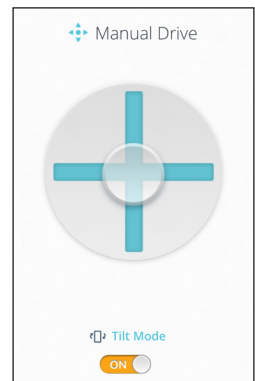

Operating the Cleaner with Manual Drive

First, tap the Start Cleaning button on the Welcome screen. The Manual Drive button will not be accessible until a cleaning cycle is in process.

After selecting the Manual Drive function on the Welcome screen, the Manual Drive screen will display.

1. **Joystick Mode:** This is the default Manual Drive mode. The cleaner direction and speed is controlled by your thumb as you guide the "joystick".
2. **Tilt Mode:** Enter Tilt Mode by swiping the Tilt Mode toggle at the bottom of the Manual Drive screen to ON. The cleaner direction and speed will now be controlled by the direction and angle you tilt your smartphone.