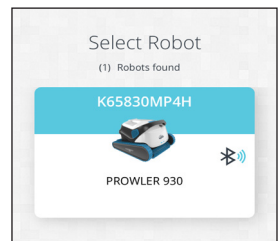

2. Once a cleaner(s) is recognized by your smartphone the Select Robot screen will display.

Cleaners will display by serial number. Select the cleaner you wish to connect to.