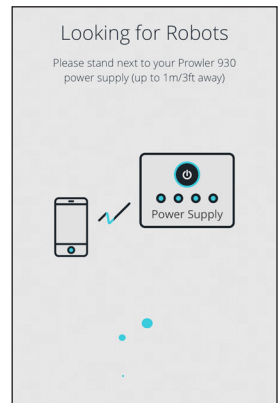

Your Prowler® 930 Robotic Inground Pool Cleaner contains a *Bluetooth*® Wireless Technology receiver that allows the cleaner to communicate with most smartphones.

The following guide provides instructions on how to pair the cleaner with a compatible smartphone, as well as how to use the Manual Drive function.

For further instructions regarding the operation and maintenance of the Prowler 930, refer to the Installation and User's Guide provided with the cleaner. A link to this guide can be found on the Links and Info screen within this app.

Downloading the Prowler 930 Mobile App

The Prowler 930 Mobile App can be found in most smartphone app stores by searching the keywords, "Prowler 930" or "Kreepy Krauly".

Pairing Your Smartphone to the Cleaner

To successfully pair your smartphone to a Prowler 930 cleaner, the smartphone must be broadcasting a *Bluetooth* connection signal. Ensure *Bluetooth* capability is enabled before attempting to pair with the cleaner.

1. The first time the Prowler 930 Mobile App is opened on a mobile device, the app will begin to search for a Prowler 930 cleaner to pair with.

The smartphone must be within 3 feet (1 m.) of the cleaner's power supply to successfully pair with the cleaner.