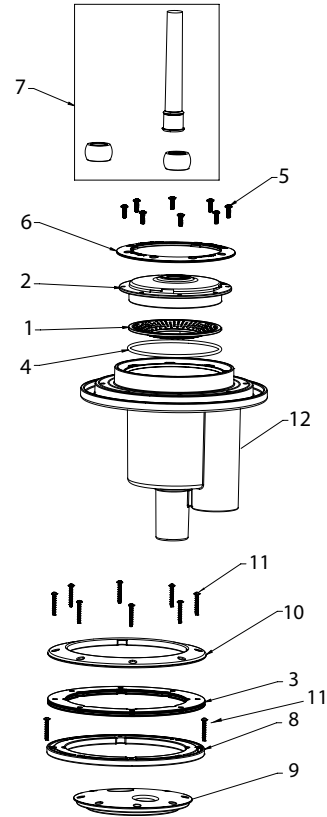

COLORVISION BUBBLER REPLACEMENT PARTS

Item	Part No.	Description
COLORVISION LED LIGHT BUBBLER		
1	590103Z	Diffuser
2	590104Z	Lens w/ O-Ring
3	590107Z	Gasket Kit, 3 Gaskets
4	590118Z	O-Ring
5	590119Z	Screw Kit Lens
6	590105Z	Color Ring - White
6	590128Z	Color Ring - Blue
6	590127Z	Color Ring - Gray
6	590129Z	Color Ring - Tan
6	590130Z	Color Ring - Black
7	590135	Eyeball Assy Kit
8	590109Z	Vinyl Spacer
9	590102Z	Gunite Cover w/ O-Ring
10	590106Z	Vinyl/Fiberglass Ring - White
10	590132Z	Vinyl/Fiberglass Ring - Blue
10	590131Z	Vinyl/Fiberglass Ring - Gray
10	590133Z	Vinyl/Fiberglass Ring - Tan
10	590134Z	Vinyl/Fiberglass Ring - Black
11	590121Z	Screw Kit Vinyl/Fiberglass Ring
12	590147Z	Niche
NOT SHOWN		
580067		Complete Accessory Kit for Vinyl/Fiberglass Bubbler (includes items 1, 2, 3, 4, 5, 6, 7, 8, 9, 10 & 11)
580068		Complete Accessory Kit for Gunite Bubbler (includes items 1, 2, 4, 5, 6, 7 & 9)

CALIFORNIA PROPOSITION 65 WARNING
⚠️ **WARNING:** Cancer and Reproductive Harm.
⚠️ **AVERTISSEMENT:** Peut Causer le Cancer et des Dommages au Système Reproducteur.
⚠️ **ADVERTENCIA:** Cáncer y Daño Reproductivo.
www.p65warnings.ca.gov   P65-2015-14