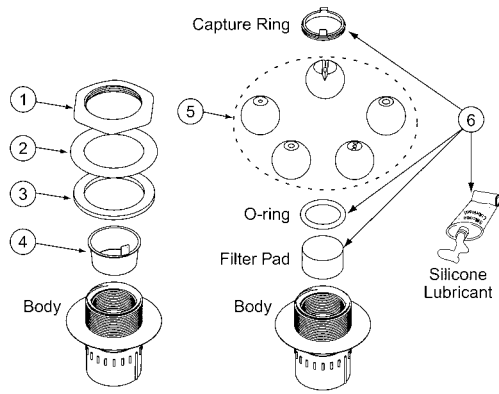

WATER FEATURES PARTS

Product Catalog 2022

DECK JET & MAGICSTREAM® DECK JET II

REPLACEMENT PARTS

Item	Part No.	Description
DECK JET		
1	87200800	Fitting nut, sealing liner 2 in.
2	87200700	Friction ring, SIF
3	87201200	Gasket TH-AGF 3.5 in. OD x 2-3/8 in. ID
4	590005	Plug, Gunite Shield, L20
5	590010	Eyeball kit includes installation card
6	590011	Accessory kit includes Capture ring, 2 qty.; O-ring, 3 qty.; Filter Pad, 2 qty., Silicone Lubricant, 1 qty.

Item	Part No.	Description
MAGICSTREAM DECK JET II		
1	590042	MagicStream Deck Jet II cover, bronze color, each
1	590150	MagicStream Deck Jet II cover, tan color each, each
2	590041	MagicStream Deck Jet II Nozzle Kit (Includes nozzle base and nozzle swivel, set of 4)

Product on page 274.

COLORCASCADE LED LIGHT BUBBLER

REPLACEMENT PARTS

Item	Part No.	Description
COLORCASCADE LED LIGHT BUBBLER		
1	590046	LED Bubbler replacement light engine with 100 ft. cord
2	590047	LED Bubbler replacement light engine with 150 ft. cord
3	590048	Accessory Kit

Product on page 261.

WATERFALL

REPLACEMENT PARTS

Item	Part No.	Description
WATERFALL		
1	580004	Rocktrap
2	2313	Internal Support Extractor Tool

CALIFORNIA PROPOSITION 65 WARNING
 ⚠️ **WARNING:** Cancer and Reproductive Harm.
 ⚠️ **AVERTISSEMENT:** Peut Causer le Cancer et des Dommages au Système Reproducteur.
 ⚠️ **ADVERTENCIA:** Cáncer y Daño Reproductivo.
www.p65warnings.ca.gov PN200174