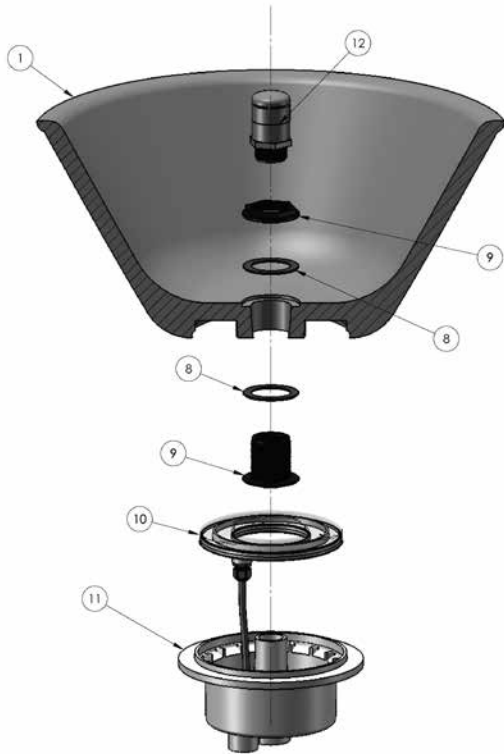

Product on page 261.

WATERFALL

REPLACEMENT PARTS

Item	Part No.	Description
WATERFALL		
1	580004	Rocktrap
2	2313	Internal Support Extractor Tool

CALIFORNIA PROPOSITION 65 WARNING
 ⚠️ **WARNING:** Cancer and Reproductive Harm.
 ⚠️ **AVERTISSEMENT:** Peut Causer le Cancer et des Dommages au Système Reproducteur.
 ⚠️ **ADVERTENCIA:** Cáncer y Daño Reproductivo.
www.p65warnings.ca.gov PN200174

MAGICBOWL® WATER EFFECTS REPLACEMENT PARTS

Item	Part No.	Description
MAGICBOWL		
1	590160	MagicBowl, Round Copper
1	590161	MagicBowl, Round Bronze
1	590162	MagicBowl, Round Pewter
1	590163	MagicBowl, Round Brass
1	590165	MagicBowl, Round Gray
1	590166	MagicBowl, Round Natural
1	590167	MagicBowl, Square Copper
1	590168	MagicBowl, Square Bronze
1	590169	MagicBowl, Square Pewter
1	590170	MagicBowl, Square Brass
1	590172	MagicBowl, Square Gray
1	590173	MagicBowl, Square Natural
8	590158	Gasket, Pack Black
8	590242	Gasket, Pack Clear
9	590159	Nut & Bulkhead, Black
9	590245	Nut & Bulkhead, Clear
10	580065	100' LED Light Engine
10	580066	150' LED Light Engine
11	590157	Niche
12	590174	Spout, Copper
12	590175	Spout, Bronze
12	590176	Spout, Pewter
12	590177	Spout, Brass
12	590178	Spout, White
12	590179	Spout, Gray
12	590180	Spout, Natural
12	590230	Spout, Black
12	590233	Spout, Clear
NOT SHOWN		
	590188	2" SS metal lip extension, square resin bowl
	590189	2" SS metal lip extension, round resin bowl
	590254	2" clear plastic lip extension, round resin bowl
	590255	2" clear plastic lip extension, square resin bowl
	590256	2" clear plastic lip extension, square glass bowl
	590246	2" clear plastic lip extension, round glass bowl
	580057	Cover, Round
	580058	Cover, Square
	590238	Spacer, 1/2" clear