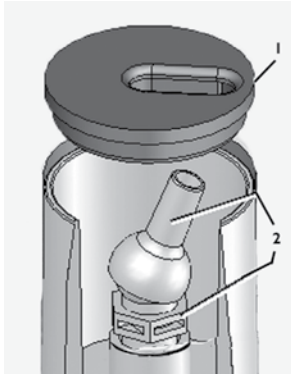

WATER FEATURES PARTS

Product Catalog 2022

DECK JET & MAGICSTREAM® DECK JET II

REPLACEMENT PARTS

Item	Part No.	Description
DECK JET		
1	87200800	Fitting nut, sealing liner 2 in.
2	87200700	Friction ring, SIF
3	87201200	Gasket TH-AGF 3.5 in. OD x 2-3/8 in. ID
4	590005	Plug, Gunite Shield, L20
5	590010	Eyeball kit includes installation card
6	590011	Accessory kit includes Capture ring, 2 qty.; O-ring, 3 qty.; Filter Pad, 2 qty., Silicone Lubricant, 1 qty.

Item	Part No.	Description
MAGICSTREAM DECK JET II		
1	590042	MagicStream Deck Jet II cover, bronze color, each
1	590150	MagicStream Deck Jet II cover, tan color each, each
2	590041	MagicStream Deck Jet II Nozzle Kit (Includes nozzle base and nozzle swivel, set of 4)

Product on page 274.

COLORCASCADE LED LIGHT BUBBLER

REPLACEMENT PARTS

Item	Part No.	Description
COLORCASCADE LED LIGHT BUBBLER		
1	590046	LED Bubbler replacement light engine with 100 ft. cord
2	590047	LED Bubbler replacement light engine with 150 ft. cord
3	590048	Accessory Kit