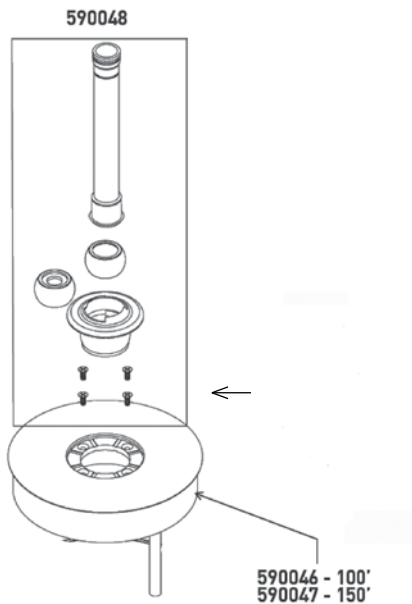

WATER FEATURES PARTS

Product Catalog 2022

DECK JET & MAGICSTREAM® DECK JET II

REPLACEMENT PARTS

Item	Part No.	Description
DECK JET		
1	87200800	Fitting nut, sealing liner 2 in.
2	87200700	Friction ring, SIF
3	87201200	Gasket TH-AGF 3.5 in. OD x 2-3/8 in. ID
4	590005	Plug, Gunite Shield, L20
5	590010	Eyeball kit includes installation card
6	590011	Accessory kit includes Capture ring, 2 qty.; O-ring, 3 qty.; Filter Pad, 2 qty., Silicone Lubricant, 1 qty.

Item	Part No.	Description
MAGICSTREAM DECK JET II		
1	590042	MagicStream Deck Jet II cover, bronze color, each
1	590150	MagicStream Deck Jet II cover, tan color each, each
2	590041	MagicStream Deck Jet II Nozzle Kit (Includes nozzle base and nozzle swivel, set of 4)

Product on page 274.

COLORCASCADE LED LIGHT BUBBLER

REPLACEMENT PARTS

Item	Part No.	Description
COLORCASCADE LED LIGHT BUBBLER		
1	590046	LED Bubbler replacement light engine with 100 ft. cord
2	590047	LED Bubbler replacement light engine with 150 ft. cord
3	590048	Accessory Kit