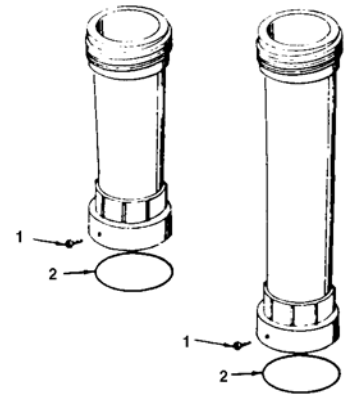

www.p65warnings.ca.gov
PR030714A

HIGH CAPACITY AUTOMATIC FEEDERS MODELS HC-3315, HC-3330, HC-3340

REPLACEMENT PARTS

Item	Qty.	Part No.	Description
Order No.: R171215, R171230, R171240			
Model No.: HC-3315, HC-3330, HC-3340			
Description: HIGH CAPACITY AUTOMATIC FEEDER			
1	1	R172214	Lock ring
2	1	R172385D	Lid assembly complete
3	1	R172224XZ	Vent valve
4	1	R172221Z	O-ring vent valve
5	1	R172240Z	O-ring lid to housing
6	1	R172375	Lock screw
7	1	R172374	Lock spring
8	1	R175251	Screen
8A	1	R171919	Check Valve Seat
9	1	R172435	Check ball
11	2	R270484	1 in. Close nipple
12	1	R270531	1 in. Threaded union
13	1	R172439	Control valve
14	1	R172036Z	Silicone lubricant, 3/4 oz.
15	Opt.	R172288	1-1/2 in.-2 in. Check valve
16	1	R175009	Hose Bib w/t Handle 1/2 in.
17	1	R172134	1/2 in. threaded plug
NOT SHOWN			
		R172082	Flow rate indicator

EXTENSIONS / DISPENSERS / FLOW INDICATORS

REPLACEMENT PARTS

Item	Qty.	Part No.	Description
Order No.: R172087 10 IN. EXTENSION COMPLETE			
Order No.: R172283 20 IN. EXTENSION COMPLETE			
1	1	R172078	Lockscrew (bottom collar)
2	1	R172009Z	O-ring
Order No.: R172080Z Description: FLOW INDICATOR			
1	1	R172392	Access plug 1/4 in. MPT
2	1	R172393	O-ring
3	1	R172020	Check valve
4	1	R172235	Marker clip
Order No.: R172627 Description: CORROSION RESISTANT FLOW INDICATOR			
1	1	R172276	Commercial flow indicator
1A	1	R172313	1/2 in. Coupling (included with flow indicator)
2	1	R270422	1/2 in. x 90° Elbow FPT
3	1	R172272Z	1/2 in. x 90° NPT x tube fitting with nut
4	1	R172628	Saddle clamp with inlet fitting (threaded)
5	1	R172263Z	Saddle gasket
6	1	R172324	1/2 in. Corrosion resistant check valve. Tube x tube
Order No.: R171086 Model No.: 330 Description: FLOATING DISPENSER			
1	1	R18729B	Lid only (new style – fits 'B' body)
Order No.: R171130 Description: SPLASHER POOL/SPA DISPENSER			
1	1	R18902	Cap
Order No.: R171090 Model No.: 335 Description: SPA OR SMALL POOL FLOATING DISPENSERS			
1	1	R18855	Screen
1	1	R18819	Lock ring