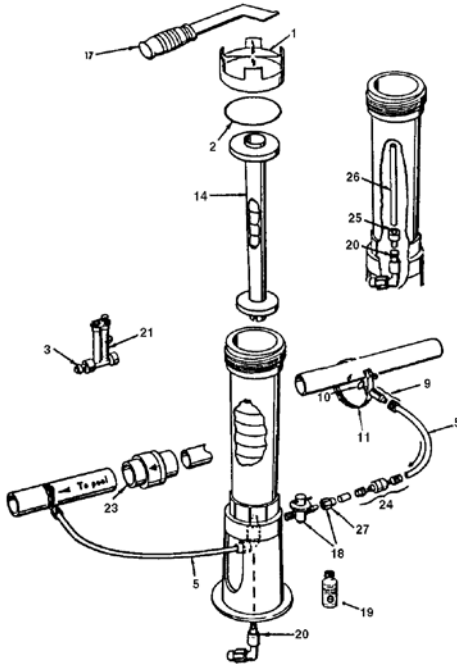

Product on page 243.

AUTOMATIC FEEDER - MODEL 300, 302, 300-19, 300-29

REPLACEMENT PARTS

Item	Qty.	Part No.	Description
Order No.:		R171016	R171026
Model No.:		300	302
Description:		AUTOMATIC FEEDER	SPA HOT TUB FEEDER

1	1	R172008W	3 in. threaded cap, white
2	1	R172009Z	O-ring, cap
3	Opt.	R172020	Check valve Old Style
5	1	R172023Z	3/8 in. o.d. x 1/4 in. i.d. tubing, 8 ft.
9	2	R172032Z	Tube fitting with compression nut
10	2	R172033Z	Gasket
11	2	R172034Z	Saddle clamp
14	1	R172037	Spa chamber #302 only
17	Opt.	R172052	Cap wrench
18	1	R172060Z	Control valve 1/4 in. NPT x tube with compression nut
19	1	R172036Z	Silicone lubricant, 3/4 oz.
20	1	R172061Z	Combination check valve / elbow
21	Opt.	R172080Z	Flow indicator w/check valve
23	Opt.	R172288	1-1/2 in.-2 in. Corrosion resistant check valve
24	Opt.	R172323	1/4 in. Corrosion resistant check valve
25		R172061ZB	Standpipe adapter, Bromine
26		R18761	6 in. Standpipe 3/8 in. o.d. x 1/4 in. i.d.
27	1	R18706Z	Compression nut only

Order No.: R172064

Parts bag for 300, 302, 300-19 & 300-29

9	2	R172032Z	Tube fitting with compression nut
10	2	R172033Z	Gasket
11	2	R172034Z	Saddle clamp
18	1	R172060Z	Control valve 1/4 in. NPT x tube with compression nut
19	1	R172036Z	Silicone lubricant
20	1	R172061Z	Combination check valve / elbow

Item	Qty.	Part No.	Description
Order No.: R171096			
Model No.:		320	
Description:		IN-LINE AUTOMATIC FEEDER	
1	Opt.	R172052	Cap wrench
2	1	R172008W	3 in. threaded cap - white
3	1	R172009Z	O-ring, cap
4	1	R172321	#320 Body only (new style)
5	1	R01052	Lock screw
6	1	R172248Z	Check valve
7	1	R172317	Diverter tee 1-1/2 NPT x 2 in. slip
8	1	R172256Z	1/2 in. x Short MPT nipple
9	1	R172086Z	1/2 in. Control valve
10	2	R172272Z	1/2 in. NPT x tube 90° ELL w/nut
10	Opt.	R172274Z	Compression nut only (for R172272Z)