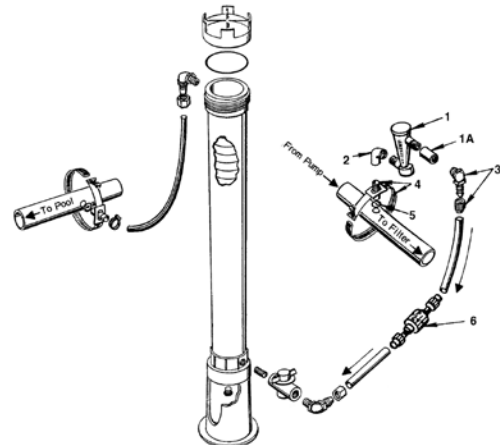

R172627

CALIFORNIA PROPOSITION 65 WARNING

⚠ **WARNING:** Cancer and Reproductive Harm.
⚠ **AVERTISSEMENT:** Peut Causer le Cancer et des Dommages au Système Reproducteur.
⚠ **ADVERTENCIA:** Cáncer y Daño Reproductivo.
www.p65warnings.ca.gov