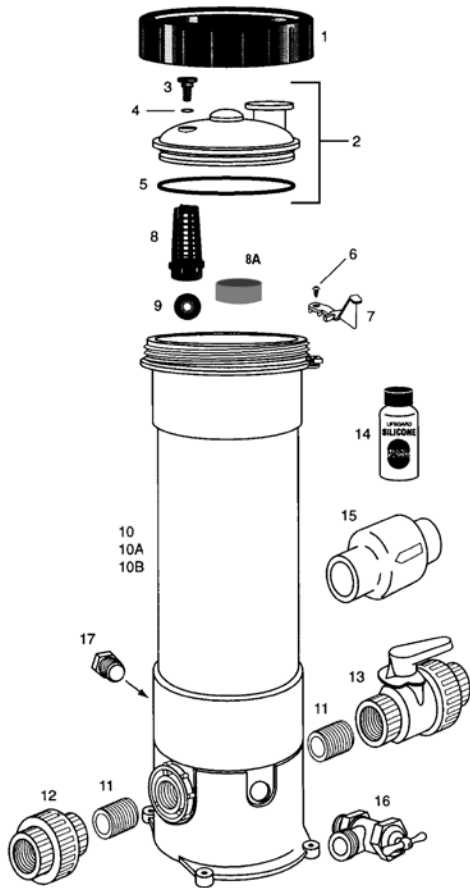

Item	Qty.	Part No.	Description
11	1	R172091	5/8 in. o.d. Short feeder tube
11	Opt.	R171097Z	Tube support spring
12	2	R172210	2 in. x 1-1/2 in. S x S bushing for 1-1/2 in. PVC only ¹
13	Opt.	R172037	Spa chamber
14	1	R172036Z	Silicone lubricant, 3/4 oz.
15	1	210396Z	Screen
16	1	R172134	1/2 in. NPT PVC plug
17	1	R172253Z	5/8 in. o.d. 18 in. tube (optional top feed)
18	1	R172319Z	Bottom O-ring
19	Opt.	R172288	1-1/2 in. Corrosion resistant check valve
20	1	R172048B	Standpipe adapter, Bromine

Item	Qty.	Part No.	Description
10A	Opt.	R172274Z	Compression nut only (for R172272Z)
11	1	R172091	5/8 in. o.d. short feeder tube
11	1	R171097Z	Tube support spring
12	2	R172210	2 in. x 1-1/2 in. S x S bushing (for 1-1/2 in. PVC only) ¹
13	1	R172258	Chemical chamber
14	1	R172036Z	Silicone lubricant, 3/4 oz.
15	1	R172007	1/4 in. NPT plug
16	1	R172319Z	Bottom O-ring
17	Opt.	R172288	1-1/2 in.-2 in. Corrosion resistant check valve
18	1	210396Z	Screen

www.p65warnings.ca.gov
PR030714A

HIGH CAPACITY AUTOMATIC FEEDERS MODELS HC-3315, HC-3330, HC-3340

REPLACEMENT PARTS

Item	Qty.	Part No.	Description
Order No.: R171215, R171230, R171240			
Model No.: HC-3315, HC-3330, HC-3340			
Description: HIGH CAPACITY AUTOMATIC FEEDER			
1	1	R172214	Lock ring
2	1	R172385D	Lid assembly complete
3	1	R172224XZ	Vent valve
4	1	R172221Z	O-ring vent valve
5	1	R172240Z	O-ring lid to housing
6	1	R172375	Lock screw
7	1	R172374	Lock spring
8	1	R175251	Screen
8A	1	R171919	Check Valve Seat
9	1	R172435	Check ball
11	2	R270484	1 in. Close nipple
12	1	R270531	1 in. Threaded union
13	1	R172439	Control valve
14	1	R172036Z	Silicone lubricant, 3/4 oz.
15	Opt.	R172288	1-1/2 in.-2 in. Check valve
16	1	R175009	Hose Bib w/t Handle 1/2 in.
17	1	R172134	1/2 in. threaded plug
NOT SHOWN			
		R172082	Flow rate indicator