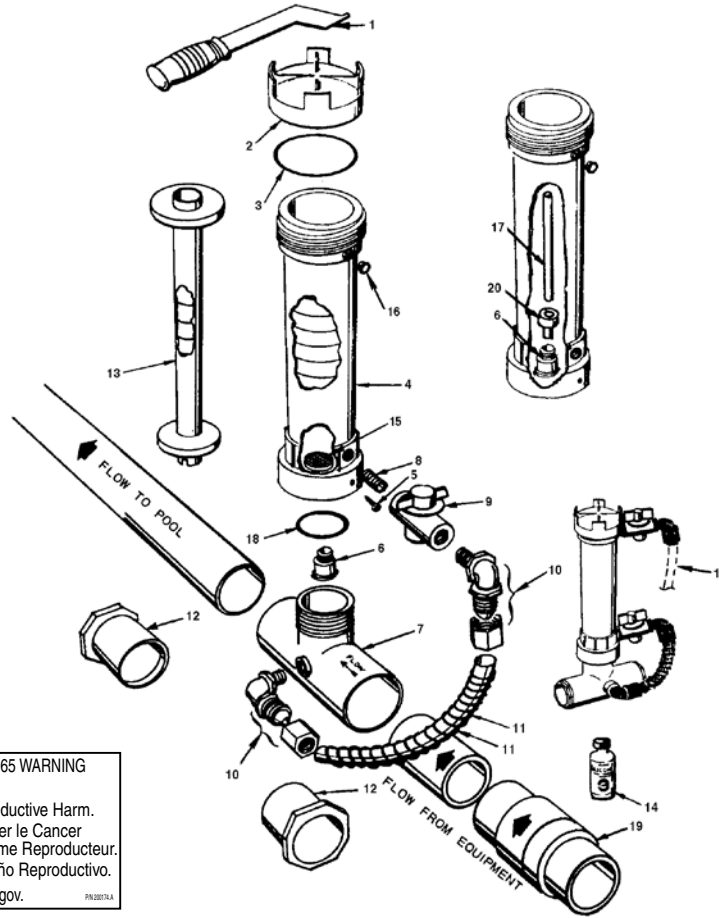

AUTOMATIC FEEDER - MODEL 320

REPLACEMENT PARTS

CALIFORNIA PROPOSITION 65 WARNING
⚠️ **WARNING:** Cancer and Reproductive Harm.
⚠️ **AVERTISSEMENT:** Peut Causer le Cancer et des Dommages au Système Reproducteur.
⚠️ **ADVERTENCIA:** Cáncer y Daño Reproductivo.
www.p65warnings.ca.gov

Item	Qty.	Part No.	Description
Order No.: R171096			
Model No.:		320	
Description:		IN-LINE AUTOMATIC FEEDER	
1	Opt.	R172052	Cap wrench
2	1	R172008W	3 in. threaded cap - white
3	1	R172009Z	O-ring, cap
4	1	R172321	#320 Body only (new style)
5	1	R01052	Lock screw
6	1	R172248Z	Check valve
7	1	R172317	Diverter tee 1-1/2 NPT x 2 in. slip
8	1	R172256Z	1/2 in. x Short MPT nipple
9	1	R172086Z	1/2 in. Control valve
10	2	R172272Z	1/2 in. NPT x tube 90° ELL w/nut
10	Opt.	R172274Z	Compression nut only (for R172272Z)

Item	Qty.	Part No.	Description
11	1	R172091	5/8 in. o.d. Short feeder tube
11	Opt.	R171097Z	Tube support spring
12	2	R172210	2 in. x 1-1/2 in. S x S bushing for 1-1/2 in. PVC only¹
13	Opt.	R172037	Spa chamber
14	1	R172036Z	Silicone lubricant, 3/4 oz.
15	1	210396Z	Screen
16	1	R172134	1/2 in. NPT PVC plug
17	1	R172253Z	5/8 in. o.d. 18 in. tube (optional top feed)
18	1	R172319Z	Bottom O-ring
19	Opt.	R172288	1-1/2 in. Corrosion resistant check valve
20	1	R172048B	Standpipe adapter, Bromine

¹ Not used with 2 in. PVC.