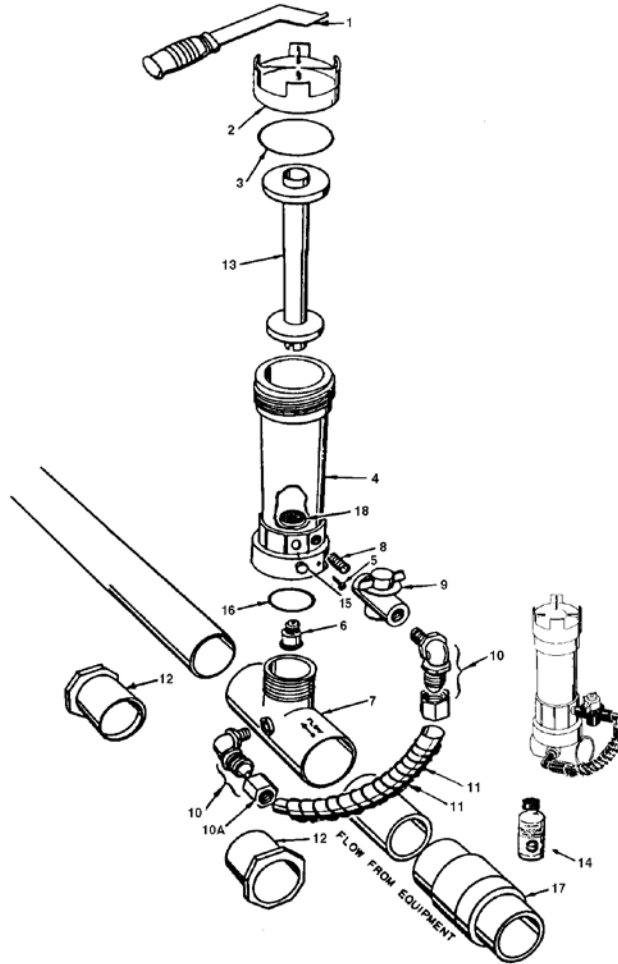

AUTOMATIC FEEDER - MODEL 322

REPLACEMENT PARTS

Item	Qty.	Part No.	Description
Order No.: R171100			
Model No.: 322			
Description: IN-LINE FEEDER			
1	Opt.	R172052	Cap wrench
2	1	R172008W	3 in. threaded cap, white
3	1	R172009Z	O-ring, cap
5	1	R01052	Lock screw
6	1	R172331	Check valve w/ restrictor
7	1	R172317	Diverter tee 1-1/2 NPT x 2 in. slip x slip
8	1	R172256Z	1/2 in. x Short MPT nipple
9	1	R172086Z	1/2 in. Control valve
10	2	R172272Z	1/2 in. NPT x tube 90° ELL w/nut

Item	Qty.	Part No.	Description
10A	Opt.	R172274Z	Compression nut only (for R172272Z)
11	1	R172091	5/8 in. o.d. short feeder tube
11	1	R171097Z	Tube support spring
12	2	R172210	2 in. x 1-1/2 in. S x S bushing (for 1-1/2 in. PVC only) ¹
13	1	R172258	Chemical chamber
14	1	R172036Z	Silicone lubricant, 3/4 oz.
15	1	R172007	1/4 in. NPT plug
16	1	R172319Z	Bottom O-ring
17	Opt.	R172288	1-1/2 in.-2 in. Corrosion resistant check valve
18	1	210396Z	Screen

¹ Not used with 2 in. PVC.

CALIFORNIA PROPOSITION 65 WARNING

⚠ **WARNING:** Cancer and Reproductive Harm.
⚠ **AVERTISSEMENT:** Peut Causer le Cancer et des Dommages au Système Reproducteur.
⚠ **ADVERTENCIA:** Cáncer y Daño Reproductivo.

www.p65warnings.ca.gov
PR030714A