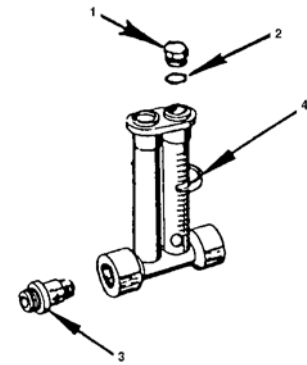

EXTENSIONS / DISPENSERS / FLOW INDICATORS

REPLACEMENT PARTS

Item	Qty.	Part No.	Description
Order No.: R172087 10 IN. EXTENSION COMPLETE			
Order No.: R172283 20 IN. EXTENSION COMPLETE			
1	1	R172078	Lockscrew (bottom collar)
2	1	R172009Z	O-ring
Order No.: R172080Z Description: FLOW INDICATOR			
1	1	R172392	Access plug 1/4 in. MPT
2	1	R172393	O-ring
3	1	R172020	Check valve
4	1	R172235	Marker clip
Order No.: R172627 Description: CORROSION RESISTANT FLOW INDICATOR			
1	1	R172276	Commercial flow indicator
1A	1	R172313	1/2 in. Coupling (included with flow indicator)
2	1	R270422	1/2 in. x 90° Elbow FPT
3	1	R172272Z	1/2 in. x 90° NPT x tube fitting with nut
4	1	R172628	Saddle clamp with inlet fitting (threaded)
5	1	R172263Z	Saddle gasket
6	1	R172324	1/2 in. Corrosion resistant check valve. Tube x tube
Order No.: R171086 Model No.: 330 Description: FLOATING DISPENSER			
1	1	R18729B	Lid only (new style – fits 'B' body)
Order No.: R171130 Description: SPLASHER POOL/SPA DISPENSER			
1	1	R18902	Cap
Order No.: R171090 Model No.: 335 Description: SPA OR SMALL POOL FLOATING DISPENSERS			
1	1	R18855	Screen
1	1	R18819	Lock ring

R172080Z

CALIFORNIA PROPOSITION 65 WARNING

⚠ **WARNING:** Cancer and Reproductive Harm.
⚠ **AVERTISSEMENT:** Peut Causer le Cancer et des Dommages au Système Reproducteur.
⚠ **ADVERTENCIA:** Cáncer y Daño Reproductivo.
www.p65warnings.ca.gov