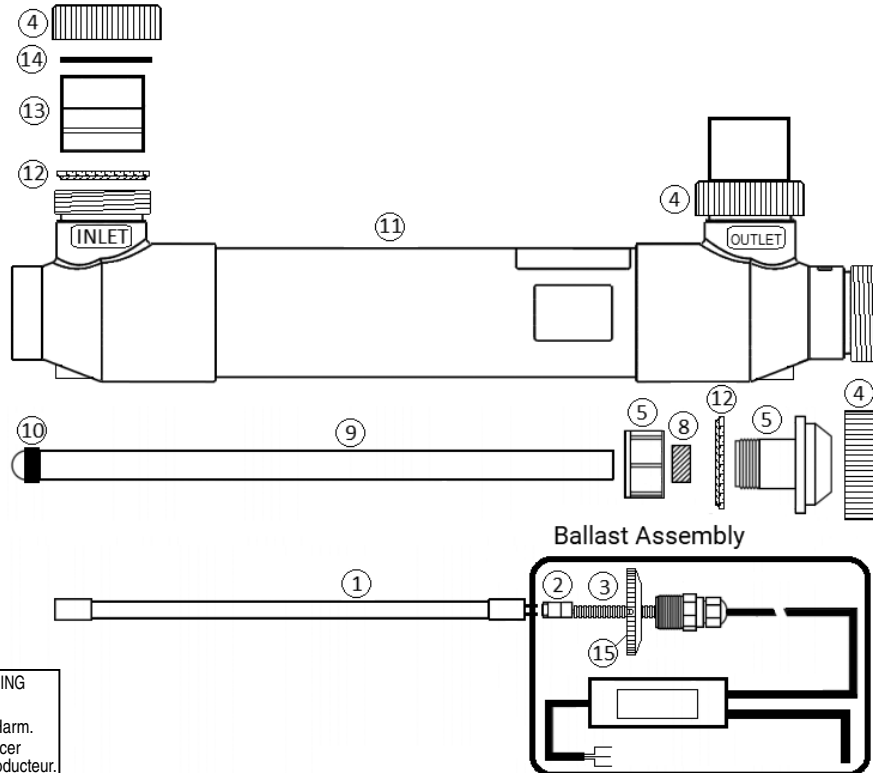

BIOSHIELD® UV DISINFECTION STERILIZER

REPLACEMENT PARTS

Item	Part No.	Description
1	523035	50 Watt UV Lamp for Model #522635
1	523036	80 Watt UV Lamp for Model #522636
1	523037	120 Watt UV Lamp for Model #522637
1	523038	150 Watt UV Lamp for Model #522638 and #522945
2	523034	4-Pin Lamp Connector
3	523423	Lamp Spacer
4	411000	Black Retaining Nut
8	960533	Quartz Sleeve Gasket
9	523039	Quartz Sleeve 22.25" for Model #522635
9	523040	Quartz Sleeve 38.25" for Model #522636
9	523041	Quartz Sleeve 50.75" for Model #522637
9	523042	Quartz Sleeve 65.00" for Model #522638 and #522945
11	523110	50 Watt UV Sterilizer Housing
11	523111	80 Watt UV Sterilizer Housing
11	523112	120 Watt UV Sterilizer Housing
11	523113	150 Watt UV Sterilizer Housing
KITS		
	523460	Ballast Assembly Only with Flow Switch Input Model #522635 - 522637
	523462	Ballast Assembly Only with Flow Switch Input Model #522638/522945
	523461	Ballast Assembly with Flow Switch and Tee Model #522635 - 522637
	523463	Ballast Assembly with Flow Switch and Tee Model #522638/522945
	523382	Quartz Sleeve Module - All Models (Includes Item # 5, 8)
	410020	Union Assembly for Models # 522935-522638 (3"/2.5" - Includes Item # 12, 13, 14, 4)
	523148	Union Assembly for Models # 522638-522945 (3") *
	523383	Seal Kit - All Models (Includes Item # 8, 12)
	410016Z	Seal Kit Union (Includes 2 of Item #12)

*REVISION 2

CALIFORNIA PROPOSITION 65 WARNING
⚠️ **WARNING:** Cancer and Reproductive Harm.
⚠️ **AVERTISSEMENT:** Peut Causer le Cancer et des Dommages au Système Reproducteur.
⚠️ **ADVERTENCIA:** Cáncer y Daño Reproductivo.
www.p65warnings.ca.gov PK 201714

Product on page 243.