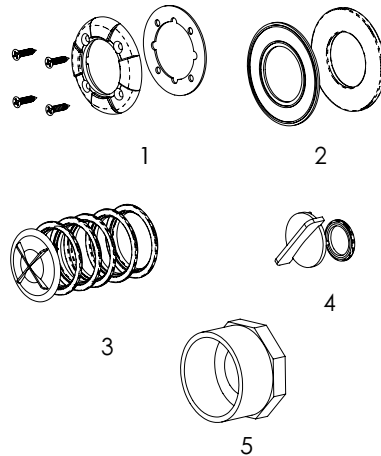

GLOBRITE® WHITE AND COLOR LED LIGHTS

REPLACEMENT PARTS

Item	Part No.	Description
GLOBRITE LED LIGHTS		
1	620054	GloBrite vinyl replacement kit (Gasket, Screws, Face Plate in White, Blue and Grey)
2	620055	GloBrite fiberglass replacement kit (washer, gasket)
3	620056	GloBrite gunite/concrete niche color ring replacement kit (color rings, plastic cover)
4	620057	GloBrite O-ring replacement kit (GloBrite O-ring, insertion tool, O-ring lubricant)
5	620058	GloBrite nut replacement kit (fiberglass/vinyl nut)
	602138	White Faceplate Kit (12 screws, 3 gaskets, 3 faceplates)
	602137	Gray Faceplate Kit (12 screws, 3 gaskets, 3 faceplates)
	602136	Blue Faceplate Kit (12 screws, 3 gaskets, 3 faceplates)

Product on pages 128–129.