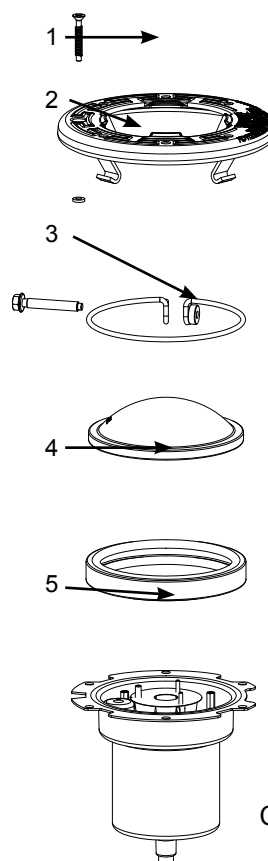

IntelliBrite 5g
Color LED Pool
Light

IntelliBrite 5g
Color LED Spa
Light

CALIFORNIA PROPOSITION 65 WARNING

⚠ **WARNING:** Cancer and Reproductive Harm.
⚠ **AVERTISSEMENT:** Peut Causer le Cancer et des Dommages au Système Reproducteur.
⚠ **ADVERTENCIA:** Cáncer y Daño Reproductivo.
www.p65warnings.ca.gov

Item	Part No.	Description
INTELLIBRITE 5g COLOR LED POOL LIGHT		
	620276	Replacement fuse for 12V only lights
1	79104800Z	Pilot screw with captive gum washer, brass
1	619355Z	Pilot screw with captive gum washer, SS
2	79110600	Face ring assembly, SS
3	79111000	Uni-tension wire clamp assembly
4	619864Z	Lens and gasket assembly, tempered
5	620400Z	Gasket, 8-3/8 in. diameter, silicone
6	620141	Nut, retaining
7	619818Z	Light engine kit, color 2nd generation
	600107	IntelliBrite 5g Demo with IntelliBrite Controller with hangers
	600108	IntelliBrite 5g Demo with IntelliBrite Controller without hangers
INTELLIBRITE 5g COLOR LED SPA LIGHTS		
1	79104800Z	Pilot Screw, with captive gum washer, brass
1	619355Z	Pilot screw with captive gum washer, SS
2	79111600	Face ring assembly, SS
3	79210400	Uni-tension wire clamp assembly w/ welded nut
4	640046	Lens and gasket assembly, tempered
5	79108600	Gasket, white, silicone

Note: IntelliBrite Spa light has no user serviceable parts inside.

Product on page 124–125.