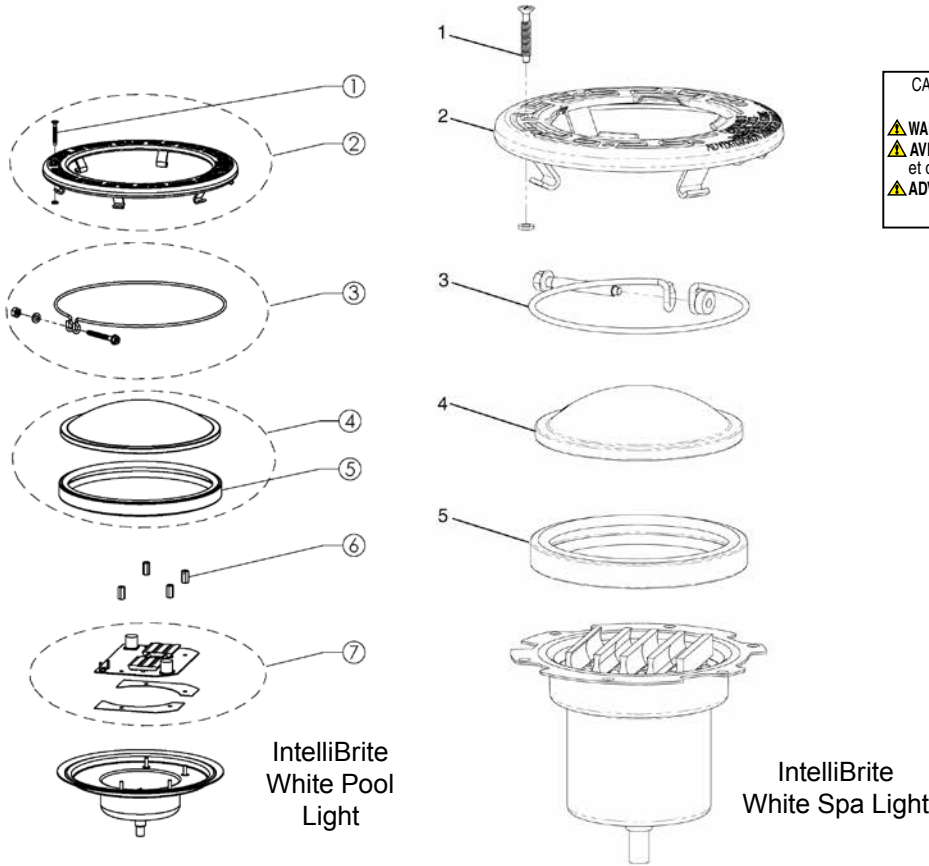

INTELLIBRITE® 5G WHITE LED LIGHTS

2ND GENERATION AFTER 2010 REPLACEMENT PARTS

CALIFORNIA PROPOSITION 65 WARNING

⚠️ **WARNING:** Cancer and Reproductive Harm.
⚠️ **AVERTISSEMENT:** Peut Causer le Cancer et des Dommages au Système Reproducteur.
⚠️ **ADVERTENCIA:** Cáncer y Daño Reproductivo.
www.p65warnings.ca.gov

Item	Part No.	Description
INTELLIBRITE WHITE LED POOL LIGHTS		
	620276	Replacement fuse for 12V only lights (For lights built after Oct. 2015)
1	79104800Z	Pilot screw with captive gum washer, brass
1	619355Z	Pilot screw with captive gum washer, SS
1	600095	Face ring, clamp, and gasket kit
2	79110600	Face ring assembly, SS
3	79111000	Uni-tension wire clamp assembly
4	619864Z	Lens and gasket assembly, tempered
5	620400Z	Gasket, 8-3/8 in. diameter, silicone
6	620141	Nut, retaining
	619875Z	IntelliBrite 5g white LED 300w replacement engine
	619916Z	IntelliBrite 5g white LED 400w replacement engine
	619917Z	IntelliBrite 5g white LED 500w engine
INTELLIBRITE WHITE LED SPA LIGHTS		
1	79104800Z	Pilot Screw, with captive gum washer, brass
1	619355Z	Pilot screw with captive gum washer, SS
2	79111600	Face ring assembly, S/S
3	79210400	Uni-tension wire clamp assembly w/ welded nut
	640046	Lens Kit (includes items 4 and 5)
5	79108600	Gasket, white, silicone

Note: IntelliBrite Spa light has no user serviceable parts inside.