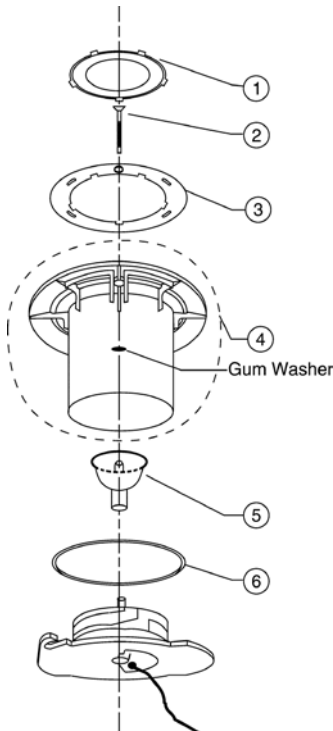

www.p65warnings.ca.gov. PR2017A

AMERLITE®

LIGHTS REPLACEMENT PARTS

Item	Part No.	Description
AMERLITE LIGHTS		
2	79212165	Face ring, lg. plastic, SS only, grey
2	79212111	Face ring, lg. plastic, SS only, black
3	79104800Z	Pilot screw with captive gum washer, brass
3	619355Z	Pilot screw with captive gum washer, SS
4	79110600	Face ring assembly, SS
5	79111000	Uni-tension wire clamp assembly
6	79100100	Lens, clear 8-3/8 in. dia., tempered
6	79100200	Lens, medium blue 8-3/8 in. dia., tempered
7	79101600Z	Gasket for 8-3/8 in. lens
8	79101800	Floodlamp, medium base, 100 watt, 12 Volt
8	79101900	Floodlamp, medium base, 300 watt, 12 Volt
8	79102100	Floodlamp, medium base, 500 watt, 120 Volt
8	79107600	Floodlamp, medium base, 300 watt, 120 Volt
8	79102200	Floodlamp, medium base, 400 watt, 120 Volt

Product on page 131–132.

HILITE® LIGHTS

REPLACEMENT PARTS

Item	Part No.	Description
HILITE LIGHTS		
1	79105400	Colored lens, set, blue & red
2	79104800Z	Pilot screw with gum washer, brass
3	79210000	Decorative face ring, white
3	79210065	Decorative face ring, grey
3	79210011	Decorative face ring, black
4	79205700	Lens/housing assembly with instructions
5	79112400	75 watt, 12 Volt, MR-16 lamp
6	79207100	O-ring with instructions