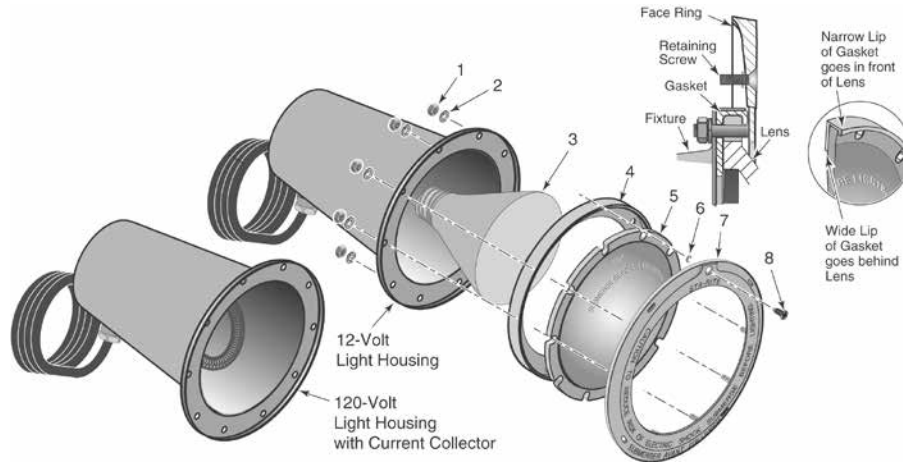

SWIMQUIP LIGHTS

REPLACEMENT PARTS

Item	Part No.	Description
SWIMQUIP PARTS		
1	U36-106SS	10-32 Lock Nut
2	98213900	#10 Lockwasher
3	79101800	Light Bulb (12V, 100W)
3	79101900	Light Bulb (12V, 300W)
3	79102100	Light Bulb (120V, 500W)
4	05057-0118	Lens Gasket
5	05055-0003	Clear Lens
6	33103-0006	E-Ring
7	WC203-52SS	Face Ring
8	37337-0079	Retaining Screw

Part No.	Description	Cord Length (Ft.)	Carton Wt. (Lbs.)
SWIMQUIP REPLACEMENT LIGHTS – 12 VOLT			
05082-0025	12 Volt Light, 300 Watt	25	13
05082-0050	12 Volt Light, 300 Watt	50	18
SWIMQUIP REPLACEMENT LIGHTS – 120 VOLT			
05086-0025	120 Volt Light, 500 Watt	25	8
05086-0050	120 Volt Light, 500 Watt	50	10
05086-0100	120 Volt Light, 500 Watt	100	14

Note: SwimQuip lights are for replacement only. UI/CSA listing requires that the light be installed in a SwimQuip niche (discontinued).

CALIFORNIA PROPOSITION 65 WARNING

⚠ **WARNING:** Cancer and Reproductive Harm.
⚠ **AVERTISSEMENT:** Peut Causer le Cancer et des Dommages au Système Reproducteur.
⚠ **ADVERTENCIA:** Cáncer y Daño Reproductivo.

www.p65warnings.ca.gov
PH 050714A