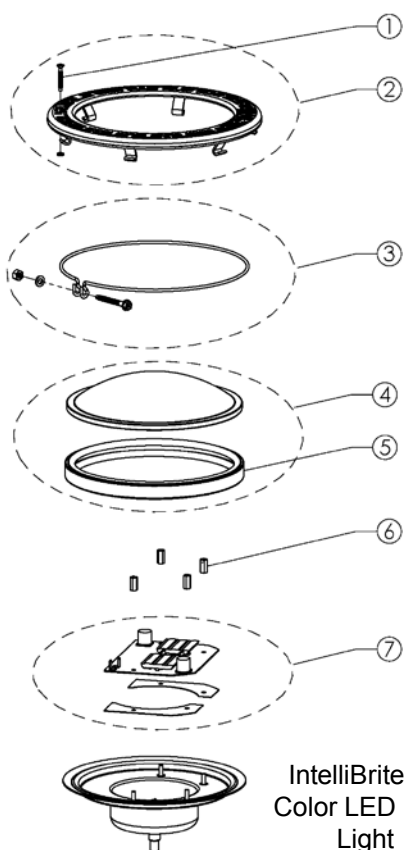

LIGHTING PARTS

Product Catalog 2022

INTELLIBRITE® 5G COLOR LED LIGHTS

2ND GENERATION AFTER 2009 REPLACEMENT PARTS

IntelliBrite 5g
Color LED Pool
Light

IntelliBrite 5g
Color LED Spa
Light

CALIFORNIA PROPOSITION 65 WARNING

Item	Part No.	Description
INTELLIBRITE 5g COLOR LED POOL LIGHT		
	620276	Replacement fuse for 12V only lights
1	79104800Z	Pilot screw with captive gum washer, brass
1	619355Z	Pilot screw with captive gum washer, SS
2	79110600	Face ring assembly, SS
3	79111000	Uni-tension wire clamp assembly
4	619864Z	Lens and gasket assembly, tempered
5	620400Z	Gasket, 8-3/8 in. diameter, silicone
6	620141	Nut, retaining
7	619818Z	Light engine kit, color 2nd generation
	600107	IntelliBrite 5g Demo with IntelliBrite Controller with hangers
	600108	IntelliBrite 5g Demo with IntelliBrite Controller without hangers
INTELLIBRITE 5g COLOR LED SPA LIGHTS		
1	79104800Z	Pilot Screw, with captive gum washer, brass
1	619355Z	Pilot screw with captive gum washer, SS
2	79111600	Face ring assembly, SS
3	79210400	Uni-tension wire clamp assembly w/ welded nut
4	640046	Lens and gasket assembly, tempered
5	79108600	Gasket, white, silicone