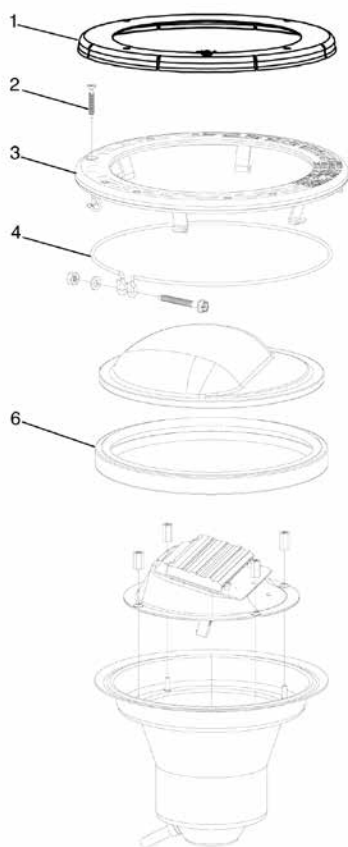

INTELLIBRITE® COLOR LED LIGHTS

1ST GENERATION 2007-2009 REPLACEMENT PARTS

IntelliBrite Color LED Pool Light