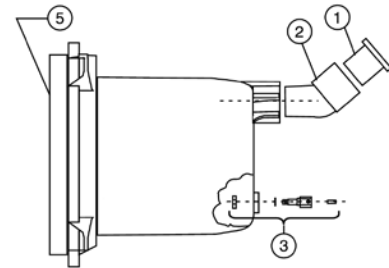

Small Plastic Niche

CALIFORNIA PROPOSITION 65 WARNING

⚠ **WARNING:** Cancer and Reproductive Harm.
⚠ **AVERTISSEMENT:** Peut Causer le Cancer et des Dommages au Système Reproducteur.
⚠ **ADVERTENCIA:** Cáncer y Daño Reproductivo.

www.p65warnings.ca.gov