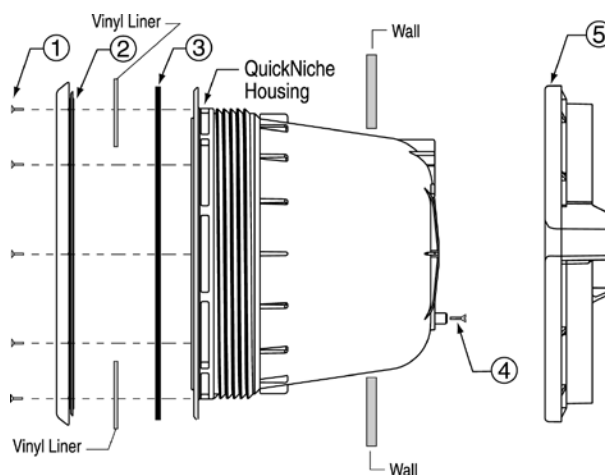

QUICKNICHE™ VINYL LINER NICHE REPLACEMENT PARTS

QuickNiche

Item	Part No.	Description
QUICKNICHE		
1	630056	Screw kit, QuickNiche, 10 hole
2	630017	Sealing ring w/ gasket
3	630025	Gasket
4	990010	Screw, bonding 10-24 x 7/16 in.
5	630016	Lock ring
NOT SHOWN		
	619555	Bonding lug kit
	630022	Screw, pilot
	630023	Silicone packet DC 732 clear
	630047	Repair Kit for QuickNiche
	60028300	Bonding Lug Potting Sealant

CALIFORNIA PROPOSITION 65 WARNING
⚠️ **WARNING:** Cancer and Reproductive Harm.
⚠️ **AVERTISSEMENT:** Peut Causer le Cancer et des Dommages au Système Reproducteur.
⚠️ **ADVERTENCIA:** Cáncer y Daño Reproductivo.
www.p65warnings.ca.gov P65-2014