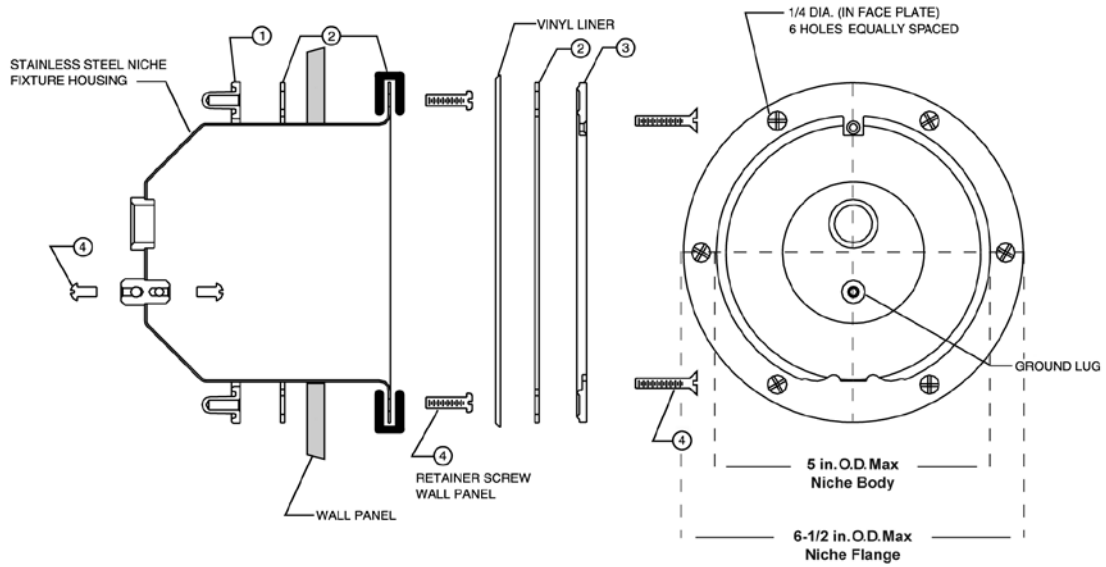

PENTAIR SMALL STAINLESS STEEL NICHES REPLACEMENT PARTS

Item	Part No.	Description
PENTAIR SMALL STAINLESS STEEL NICHES		
1	79205600	Back-up ring
2	79207900	Gasket set, small niche, w/ double wall gasket
2	79204603	Gasket set, small niche, w/o double wall gasket
3	79206000	Sealing ring
4	79205500	Screw kit
NOT SHOWN		
	79203200	Plaster ring, for gunite niche, spa
	60028300	Bonding Lug Potting Sealant

CALIFORNIA PROPOSITION 65 WARNING
⚠️ **WARNING:** Cancer and Reproductive Harm.
⚠️ **AVERTISSEMENT:** Peut Causer le Cancer et des Dommages au Système Reproducteur.
⚠️ **ADVERTENCIA:** Cáncer y Daño Reproductivo.
www.p65warnings.ca.gov PH202174A