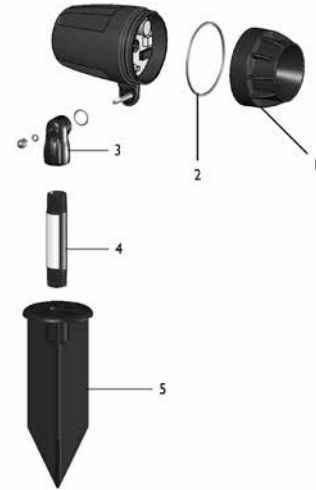

INTELLIBRITE® COLOR LED LANDSCAPE LIGHT

REPLACEMENT PARTS

Item	Part No.	Description
INTELLIBRITE COLOR LED LANDSCAPE LIGHT		
1	619790Z	Lens Cap
2	620013Z	O-ring, 2-150
3	690018Z	Elbow Joint, Screw, Gasket
4	620010Z	Pipe, 1/2 in. NPT x 4 in., Post
5	620017Z	Stake

CALIFORNIA PROPOSITION 65 WARNING
⚠️ **WARNING:** Cancer and Reproductive Harm.
⚠️ **AVERTISSEMENT:** Peut Causer le Cancer et des Dommages au Système Reproducteur.
⚠️ **ADVERTENCIA:** Cáncer y Daño Reproductivo.
www.p65warnings.ca.gov PN 202114

Product on page 130.