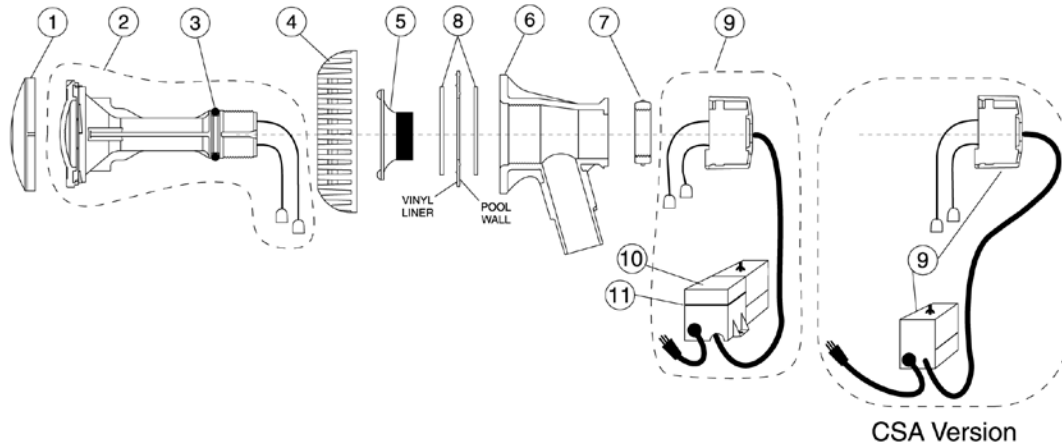

AQUALUMINATOR® / QUASAR LIGHTS

REPLACEMENT PARTS

Item	Part No.	Description
AQUALUMINATOR / QUASAR		
1	619551	Plastic lens cover kit
1	619518	Lens Luxury Green
1	79123401	Lens Luxury Blue
2	69100000	Bulb assembly, Aqualuminator
2	619494	Bulb assembly, Aqualuminator-AQL 500
3	79116900	O-ring
4	79102800Z	Flow director
5	79118300Z	Wall flange, threaded
6	79126900	Fitting body
7	79116600	Nut
8	79116800	Gasket, 2 req.
9	83000000	Transformer assembly with cord and cap
9	79103502	Transformer assembly with cord and cap, Canada only
10	619552	J-Box assembly
11	79401000	J-Box gasket
11	79110700	Spacer, mounting

CALIFORNIA PROPOSITION 65 WARNING

⚠ **WARNING:** Cancer and Reproductive Harm.
⚠ **AVERTISSEMENT:** Peut Causer le Cancer et des Dommages au Système Reproducteur.
⚠ **ADVERTENCIA:** Cáncer y Daño Reproductivo.

www.p65warnings.ca.gov. PR2017A