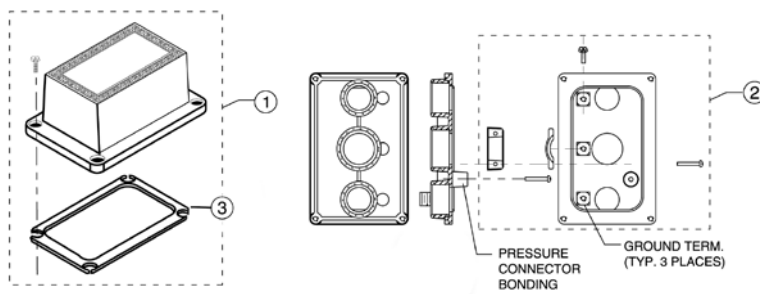

JUNCTION BOXES

REPLACEMENT PARTS

Item	Part No.	Description
JUNCTION BOXES		
1	619553	Lexan J-Box cover kit
2	79301800	1/2 in. J-Box screw kit
2	79301900	3/4 in. J-Box screw kit (also for 1 in.)
3	79300600	Gasket

CALIFORNIA PROPOSITION 65 WARNING

⚠ **WARNING:** Cancer and Reproductive Harm.
⚠ **AVERTISSEMENT:** Peut Causer le Cancer et des Dommages au Système Reproducteur.
⚠ **ADVERTENCIA:** Cáncer y Daño Reproductivo.

www.p65warnings.ca.gov
PR 20171A