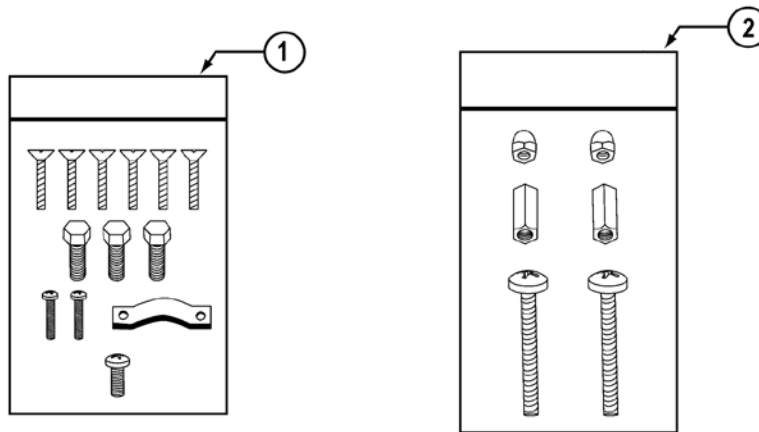

FOUNTAIN FIXTURES

REPLACEMENT PARTS

Item	Part No.	Description
FOUNTAIN FIXTURES		
1	570004	Fountain fixture screw kit
2	570011	Fountain niche mount screw kit

CALIFORNIA PROPOSITION 65 WARNING

⚠ **WARNING:** Cancer and Reproductive Harm.
⚠ **AVERTISSEMENT:** Peut Causer le Cancer et des Dommages au Système Reproducteur.
⚠ **ADVERTENCIA:** Cáncer y Daño Reproductivo.

www.p65warnings.ca.gov
PR 20171A

Product on page 137.