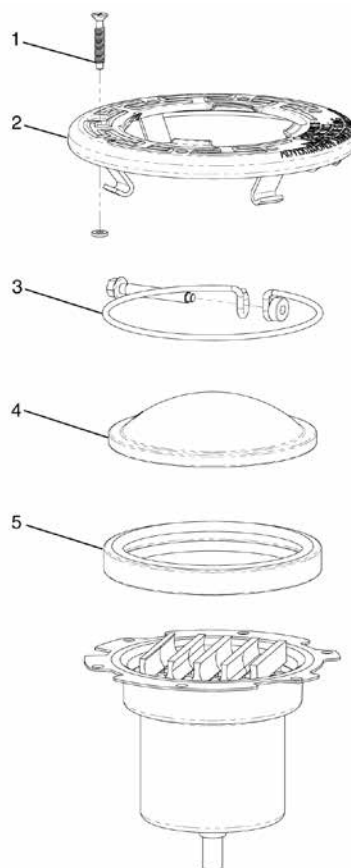

Item	Part No.	Description
INTELLIBRITE 5g COLOR LED POOL LIGHT		
	620276	Replacement fuse for 12V only lights
1	79104800Z	Pilot screw with captive gum washer, brass
1	619355Z	Pilot screw with captive gum washer, SS
2	79110600	Face ring assembly, SS
3	79111000	Uni-tension wire clamp assembly
4	619864Z	Lens and gasket assembly, tempered
5	620400Z	Gasket, 8-3/8 in. diameter, silicone
6	620141	Nut, retaining
7	619818Z	Light engine kit, color 2nd generation
	600107	IntelliBrite 5g Demo with IntelliBrite Controller with hangers
	600108	IntelliBrite 5g Demo with IntelliBrite Controller without hangers
INTELLIBRITE 5g COLOR LED SPA LIGHTS		
1	79104800Z	Pilot Screw, with captive gum washer, brass
1	619355Z	Pilot screw with captive gum washer, SS
2	79111600	Face ring assembly, SS
3	79210400	Uni-tension wire clamp assembly w/ welded nut
4	640046	Lens and gasket assembly, tempered
5	79108600	Gasket, white, silicone

Note: IntelliBrite Spa light has no user serviceable parts inside.

Product on page 124–125.

INTELLIBRITE® COLOR LED LIGHTS

1ST GENERATION 2007-2009 REPLACEMENT PARTS

IntelliBrite Color LED Pool Light

IntelliBrite Color LED Spa Light

Item	Part No.	Description
INTELLIBRITE COLOR LED POOL LIGHTS		
1	79213100	Face ring, large plastic, snap-on, white (24-pack)
2	79104800Z	Pilot Screw, with captive gum washer, brass
2	619355Z	Pilot Screw, with captive gum washer, ss
3	79110600	Face ring assembly, Stainless steel
4	79111000	Uni-tension wire clamp assembly w/ screw and nut
6	620400Z	Gasket, 8-3/8 in. lens
INTELLIBRITE COLOR LED SPA LIGHTS		
1	79104800Z	Pilot Screw, with captive gum washer, brass
2	619355Z	Pilot Screw, with captive gum washer, ss
2	79111600	Face ring assembly, SS
3	79210400	Uni-tension wire clamp assembly w/ welded nut
4	640046	Lens Kit (includes items 4 & 5)
5	620400Z	Gasket, white, silicone