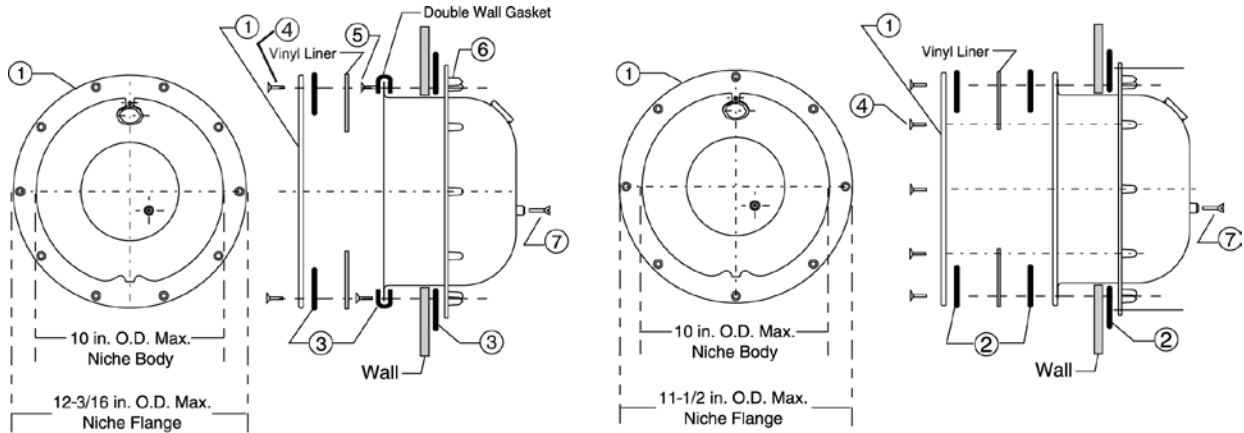

PENTAIR LARGE STAINLESS STEEL NICHES

REPLACEMENT PARTS

Standard 10 Hole Pattern
for vinyl or fiberglass

American 8 Hole Pattern

Item	Part No.	Description
PENTAIR LARGE STAINLESS STEEL NICHES		
1	79200100	Liner-sealing ring, American 8 hole
1	79200200	Liner-sealing ring, std. 10 hole
2	79200300	Gasket, set, American 8 hole pattern
3	79200700	Gasket, set, std. 10 hole pattern, w/ double wall gasket
4	98202600	Screw, sealing 1/4-20 x 1 in. Phillips flat head
4	98202700	Screw, sealing 1/4-20 x 1-1/4 in. Phillips flat head
5	98204200	Screw, retainer, fillister head, 12-24 x 3/4 in.
6	634595	Back-up ring, std. 10 hole pattern
7	98204400	Screw, grounding 10-24 x 1/2 in.
NOT SHOWN		
	79211600Z	Plaster ring, for gunite niche, pool
	79205100	Screw kit, niche, American 8 hole
	79205200	Screw kit, niche, American 8 hole, extra long
	79205300	Screw kit, niche, std. 10 hole, 1 in.
	79205400	Screw kit, niche, std. 10 hole, 1-1/4 in.
	79226300	Screw kit, niche, std. 10 hole, 1-3/8 in.
	79200400	Gasket, set, std. 10 hole, w/o double wall gasket
	60028300	Bonding Lug Potting Sealant

CALIFORNIA PROPOSITION 65 WARNING
⚠️ **WARNING:** Cancer and Reproductive Harm.
⚠️ **AVERTISSEMENT:** Peut Causer le Cancer et des Dommages au Système Reproducteur.
⚠️ **ADVERTENCIA:** Cáncer y Daño Reproductivo.
www.p65warnings.ca.gov PH 201514