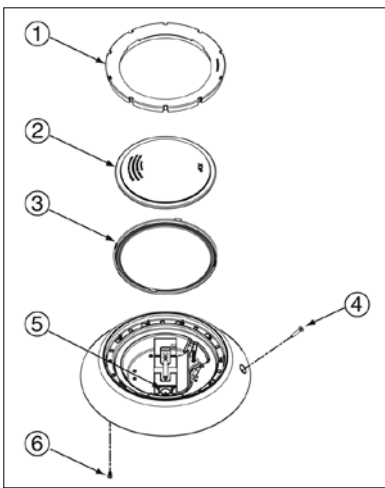

AQUALUMIN® III LIGHTS

REPLACEMENT PARTS

Item	Part No.	Description
AQUALUMIN III LIGHTS		

1	619547	Wall mounting bracket assembly
2	619548	Metal bracket cup assembly
3	619549	Mounting hub 3/4 in. assembly
4	619550	Mounting hub 1 in. assembly
5	78872600	Mounting spacer ¹
6	619617Z	Housing spacer
7	86001800	Nipple, 1 in.

LIGHT ASSEMBLY PARTS		

1	619601	Face Ring, White
3	619599Z	Gasket Lens Replacement
4	78889900	Captive Screw
6	619792	Sealing screws (10 required)

NOT SHOWN		

600140	Kwik change lens set (set of 3)	
600138	Bulb replacement Kit (120V/250W)	
600139	Bulb Replacement Kit (12V/100W)	
600141	Lens Replacement Kit	

CALIFORNIA PROPOSITION 65 WARNING
⚠ **WARNING:** Cancer and Reproductive Harm.
⚠ **AVERTISSEMENT:** Peut Causer le Cancer et des Dommages au Système Reproducteur.
⚠ **ADVERTENCIA:** Cáncer y Daño Reproductivo.
www.p65warnings.ca.gov

Product on page 135.