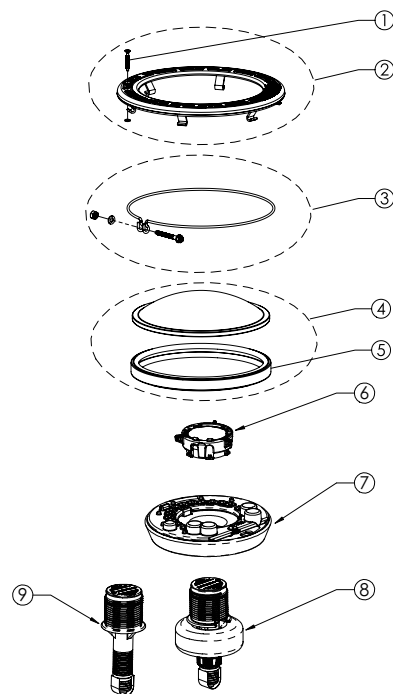

INTELLIBRITE® CONTROLLER

REPLACEMENT PARTS

Item	Part No.	Description
INTELLIBRITE CONTROLLER		
1	619763	Gasket
2	690026	Knob
3	690027	Door
4	619764	Screw Kit

CALIFORNIA PROPOSITION 65 WARNING

⚠ **WARNING:** Cancer and Reproductive Harm.
⚠ **AVERTISSEMENT:** Peut Causer le Cancer et des Dommages au Système Reproducteur.
⚠ **ADVERTENCIA:** Cáncer y Daño Reproductivo.
www.p65warnings.ca.gov

AMERBRITE® WHITE AND COLOR LED LIGHTS

REPLACEMENT PARTS

Item	Part No.	Description
AMERBRITE WHITE AND COLOR LED LIGHTS		
1	79104800Z	Pilot screw w/captive gum washer
2, 3, 5	600095	Face Ring Assy (stainless steel)
4	619864Z	Replacement Lens Kit (gasket, lens)
5	620400Z	Gasket, silicone
3, 5	602097	Kit (gasket, clamp)
6	620026Z	Kit - Nut handle Assy
7	620062Z	Kit - Disc Assy - Color 120/12 VAC
7	620063Z	Kit - Disc Assy - White 12V/120V (300W equiv)
7	620064Z	Kit - Disc Assy - White 12V/120V (400W equiv)
7	620065Z	Kit - Disc Assy - White 12V/120V (500W equiv)
8	620061Z	Kit Stem, Transformer Assy - 120 VAC (color)
8	620060Z	Kit Stem, Transformer Assy - 120 VAC (white)
9	620061Z	Kit Stem Harness Assy - 12 VAC
10	602060	AmerBrite Lamp Assy 12 VAC (color-not shown)
10	602070	AmerBrite Lamp Assy 12 VAC (white-not shown)
11	602065	AmerBrite Color Lamp Assy 120 VAC (not shown)

CALIFORNIA PROPOSITION 65 WARNING

⚠ **WARNING:** Cancer and Reproductive Harm.
⚠ **AVERTISSEMENT:** Peut Causer le Cancer et des Dommages au Système Reproducteur.
⚠ **ADVERTENCIA:** Cáncer y Daño Reproductivo.
www.p65warnings.ca.gov