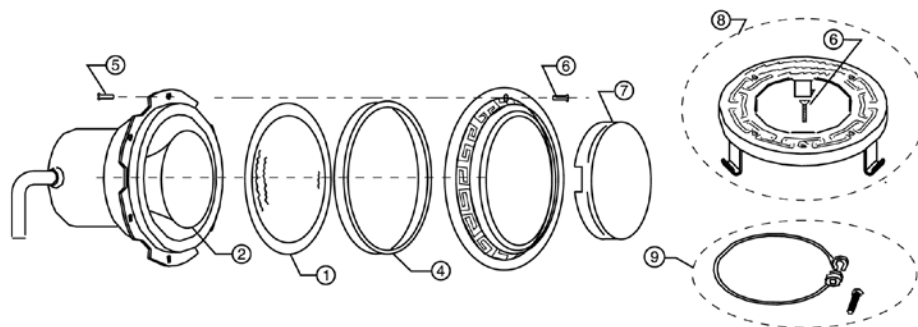

SPABRITE® / AQUALIGHT® - LIGHTS

REPLACEMENT PARTS

Item	Part No.	Description
SPABRITE / AQUALIGHT - LIGHTS		
1	79107800	Lens, clear, 4 in. dia., tempered
2	650139Z	Bulb, 60 watt Par 16 (100 watt equivalency) (SpaBrite)
2	79108100	Floodlamp, med. base, 100 watt, 12 Volt, (SpaBrite)
2	79102900	100 watt Halogen Quartz screw base, (AquaLight) ²
2	79113800Z	250 watt Halogen Quartz screw base, (AquaLight) ²
2	79112400	Bulb, 75 watt, 12 Volt, bi-pole, (AquaLight)
2	070517	Bulb, 100 watt, 120 Volt, bayonet, (AquaLight) ¹
2	79112700	Bulb, 250 watt, 120 Volt, bayonet, (AquaLight) ¹
4	79108500Z	Gasket for 4 in. dia. lens, off white, (SpaBrite)
4	79108600	Gasket, white, silicone 100 watt, 250 watt, (AquaLight)
5	98208600	Screw, SS 10-24 x 3/8 in., 6 req., chrome-brass
6	79104800Z	Pilot screw with captive gum washer, brass
6	619355Z	Pilot screw with captive gum washer, SS
7	79108900	Kwik-change color lens, red
7	79109000Z	Kwik-change color lens, blue
7	650015	Kwik-change color lens, magenta
7	650016	Kwik-change color lens, purple
7	650017	Kwik-change color lens, teal
7	650018	Kwik-change color lens, green
7	650019	Kwik-change color lens pack, 5 colors
8	79111600	Face ring assembly, SS
9	79210400	Uni-tension wire assembly SS w/ welded nut

¹ Used on lights manufactured after 5-91.

² Used on lights manufactured after 1-98.

CALIFORNIA PROPOSITION 65 WARNING

⚠ **WARNING:** Cancer and Reproductive Harm.
⚠ **AVERTISSEMENT:** Peut Causer le Cancer et des Dommages au Système Reproducteur.
⚠ **ADVERTENCIA:** Cáncer y Daño Reproductivo.

www.p65warnings.ca.gov. PH 202174A