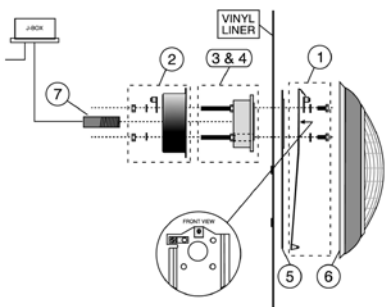

AQUALUMIN® AND AQUALUMIN® II LIGHTS

REPLACEMENT PARTS

Item	Part No.	Description
AQUALUMIN & AQUALUMIN II LIGHTS		

1	619547	Wall mounting bracket assembly
2	619548	Metal bracket cup assembly
3	619549	Mounting hub 3/4 in. assembly
4	619550	Mounting hub 1 in. assembly
5	78872600	Mounting spacer ¹
6	78882100	Housing spacer
7	86001800	Nipple, 1 in.

LIGHT ASSEMBLY PARTS		

1	78880400	Face ring, white
2	78880300	Lens
3	78880200	Lens seal
4	78889900	Pilot screw, 10-24 x 3/8
5	600052	12 Volt AquaLumin bulb kits
5	600053	120 Volt AquaLumin bulb kits
6	78881400	Sealing screws, 10 required

¹ Used on lights manufactured after 8-94.