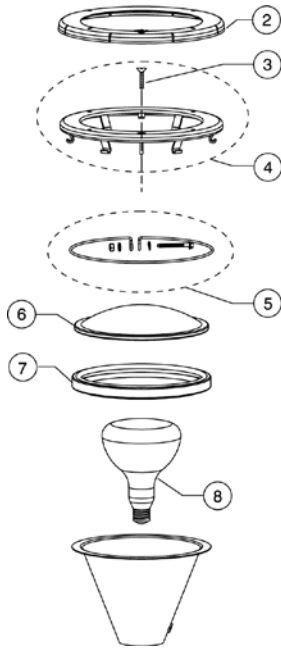

AQUALUMINATOR® / QUASAR LIGHTS

REPLACEMENT PARTS

Item	Part No.	Description
AQUALUMINATOR / QUASAR		
1	619551	Plastic lens cover kit
1	619518	Lens Luxury Green
1	79123401	Lens Luxury Blue
2	69100000	Bulb assembly, Aqualuminator
2	619494	Bulb assembly, Aqualuminator-AQL 500
3	79116900	O-ring
4	79102800Z	Flow director
5	79118300Z	Wall flange, threaded
6	79126900	Fitting body
7	79116600	Nut
8	79116800	Gasket, 2 req.
9	83000000	Transformer assembly with cord and cap
9	79103502	Transformer assembly with cord and cap, Canada only
10	619552	J-Box assembly
11	79401000	J-Box gasket
11	79110700	Spacer, mounting

www.p65warnings.ca.gov. PR2017A

AMERLITE®

LIGHTS REPLACEMENT PARTS

Item	Part No.	Description
AMERLITE LIGHTS		
2	79212165	Face ring, lg. plastic, SS only, grey
2	79212111	Face ring, lg. plastic, SS only, black
3	79104800Z	Pilot screw with captive gum washer, brass
3	619355Z	Pilot screw with captive gum washer, SS
4	79110600	Face ring assembly, SS
5	79111000	Uni-tension wire clamp assembly
6	79100100	Lens, clear 8-3/8 in. dia., tempered
6	79100200	Lens, medium blue 8-3/8 in. dia., tempered
7	79101600Z	Gasket for 8-3/8 in. lens
8	79101800	Floodlamp, medium base, 100 watt, 12 Volt
8	79101900	Floodlamp, medium base, 300 watt, 12 Volt
8	79102100	Floodlamp, medium base, 500 watt, 120 Volt
8	79107600	Floodlamp, medium base, 300 watt, 120 Volt
8	79102200	Floodlamp, medium base, 400 watt, 120 Volt