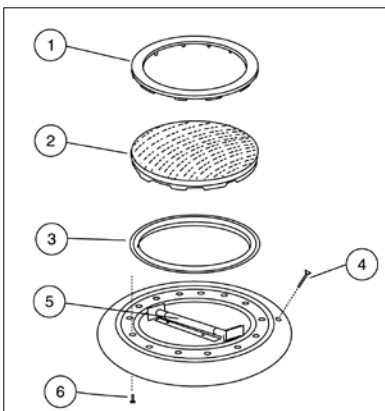

AQUALUMIN® AND AQUALUMIN® II LIGHTS

REPLACEMENT PARTS

Item	Part No.	Description
AQUALUMIN & AQUALUMIN II LIGHTS		

1	619547	Wall mounting bracket assembly
2	619548	Metal bracket cup assembly
3	619549	Mounting hub 3/4 in. assembly
4	619550	Mounting hub 1 in. assembly
5	78872600	Mounting spacer ¹
6	78882100	Housing spacer
7	86001800	Nipple, 1 in.

LIGHT ASSEMBLY PARTS		

1	78880400	Face ring, white
2	78880300	Lens
3	78880200	Lens seal
4	78889900	Pilot screw, 10-24 x 3/8
5	600052	12 Volt AquaLumin bulb kits
5	600053	120 Volt AquaLumin bulb kits
6	78881400	Sealing screws, 10 required

¹ Used on lights manufactured after 8-94.