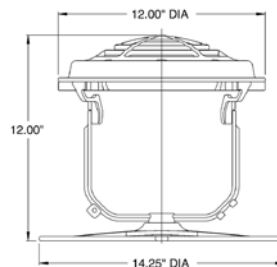

¹ Light is sold separately.

² Light and niche sold separately.

Dimensions and Certifications

Fountain Rock Guard for Large Niches

Fountain Rock Guard for Small Niches

Fountain Fixture for Large Lights

Fountain Fixture for Small Lights