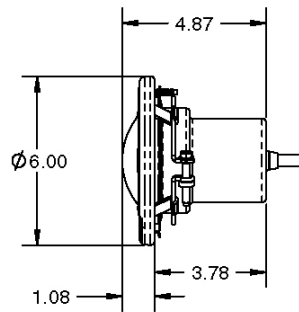

Dimensions and Certifications

IntelliBrite Spa Light Dimensions

IntelliBrite Pool Light Dimensions

Notice: Underwriters Laboratories has listed Pentair Water Pool and Spa, Inc. lights for use with Pentair Water Pool and Spa, Pentair Pool Products, American Products, Purex, or PacFab niches ONLY. To ensure proper grounding/bonding connections install only Pentair Water Pool and Spa lights in Pentair, Water Pool and Spa, Pentair Pool Products, American Products, Purex or PacFab niches only.