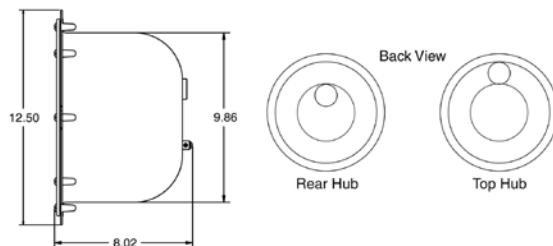

See page 454 for replacement parts.