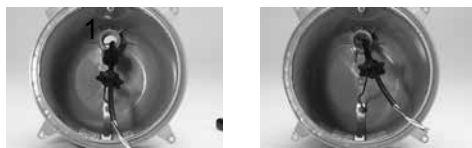

Dimensions and Certifications

Innovative cord seal grommet accessory (p/n 670044)

Notice: Underwriters Laboratories has listed Pentair Water Pool and Spa, Inc. lights for use with Pentair Water Pool and Spa, Pentair Pool Products, American Products, Purex, or PacFab niches ONLY. To ensure proper grounding/bonding connections install only Pentair Water Pool and Spa lights in Pentair, Water Pool and Spa, Pentair Pool Products, American Products, Purex or PacFab niches only.

¹ Plastic niches are only listed for use with 12V lights in Canada.

¹ Cord seal grommet not available for Quick Niche.