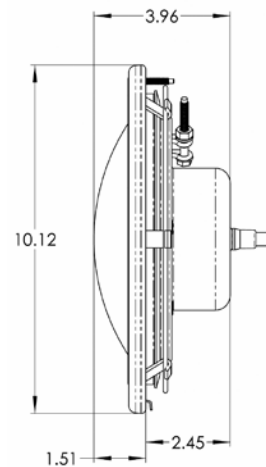

Dimensions and Certifications

IntelliBrite Spa Light Dimensions

IntelliBrite Pool Light Dimensions

Notice: Underwriters Laboratories has listed Pentair Water Pool and Spa, Inc. lights for use with Pentair Water Pool and Spa, Pentair Pool Products, American Products, Purex, or PacFab niches ONLY. To ensure proper grounding/bonding connections install only Pentair Water Pool and Spa lights in Pentair, Water Pool and Spa, Pentair Pool Products, American Products, Purex or PacFab niches only.