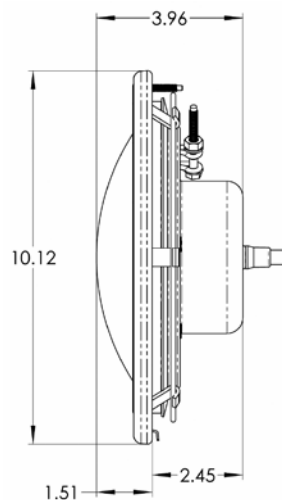

IntelliBrite White Pool Light Dimensions

CALIFORNIA PROPOSITION 65 WARNING

⚠️ **WARNING:** Cancer and Reproductive Harm.
⚠️ **AVERTISSEMENT:** Peut Causer le Cancer et des Dommages au Système Reproducteur.
⚠️ **ADVERTENCIA:** Cáncer y Daño Reproductivo.

www.p65warnings.ca.gov
PN 201744