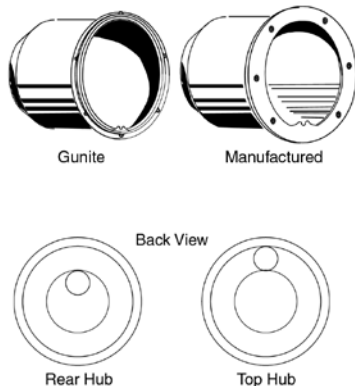

Dimensions and Certifications

Notice: Underwriters Laboratories has listed Pentair Water Pool and Spa, Inc. lights for use with Pentair Water Pool and Spa, Pentair Pool Products, American Products, Purex, or PacFab niches ONLY. To ensure proper grounding/bonding connections install only Pentair Water Pool and Spa lights in Pentair, Water Pool and Spa, Pentair Pool Products, American Products, Purex or PacFab niches only.

See page 455 for replacement parts.