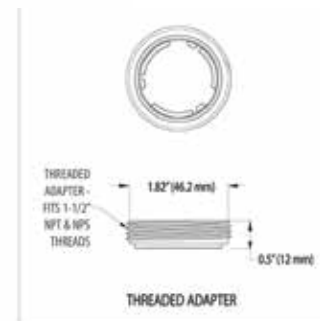

MICROBRITE®

COLOR AND WHITE LED LIGHT

Product	Description	Color	Lights	Cord Length	Voltage
MICROBRITE COMBO KITS WITH 300 WATT TRANSFORMER					
602130	MicroBrite 2 Light Combo Kit	Color LED	Two	100'	12V
602131	MicroBrite 2 Light Combo Kit	White LED	Two	100'	12V
602132	MicroBrite 2 Light Combo Kit	Warm White LED	Two	100'	12V
602133	MicroBrite 4 Light Combo Kit	Color LED	Four	100'	12V
602134	MicroBrite 4 Light Combo Kit	White LED	Four	100'	12V
602135	MicroBrite 4 Light Combo Kit	Warm White LED	Four	100'	12V

Note: A 300W transformer is included in each combo kit. Transformer is 120V input, 12V-14V output.

Product	Description
REPLACEMENT KITS	
620460	MicroBrite Light Adaptor, Replacement
620459	Installation Tool, Replacement. (Hex/Wrench Style)
620158Z	Installation Tool, Replacement (Hand/Grip Style)
620463	Conduit Seal O-Ring, Replacement
618040	Adapter for MicroBrite to GloBrite

Product	Voltage	Wattage
TRANSFORMERS (LANDSCAPE POOL RATED)		
619962	120V Input, 12-14V Output	100W
619963	120V Input, 12-14V Output	300W

Dimensions and Certifications