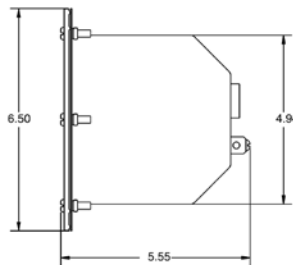

Dimensions and Certifications

Notice: Underwriters Laboratories has listed Pentair Water Pool and Spa, Inc. lights for use with Pentair Water Pool and Spa, Pentair Pool Products, American Products, Purex, or PacFab niches ONLY. To ensure proper grounding/bonding connections install only Pentair Water Pool and Spa lights in Pentair, Water Pool and Spa, Pentair Pool Products, American Products, Purex or PacFab niches only.

See page 455 for replacement parts.