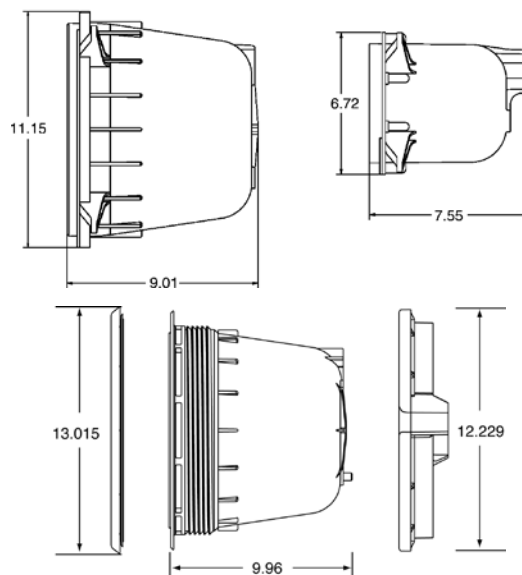

See page 456 and 458 for replacement parts.

CALIFORNIA PROPOSITION 65 WARNING

⚠ **WARNING:** Cancer and Reproductive Harm.
⚠ **AVERTISSEMENT:** Peut Causer le Cancer et des Dommages au Système Reproducteur.
⚠ **ADVERTENCIA:** Cáncer y Daño Reproductivo.

www.p65warnings.ca.gov. P# 20114