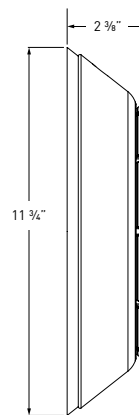

Dimensions and Certifications

Note: All 120 volt pool and spa lights must be connected to a branch circuit protected by a ground fault circuit interrupter (GFCI).

Note: All cord lengths over 50 feet on 12 volt lights create resistance that dramatically reduces the light output. This condition exists on all low voltage lights regardless of design or manufacturer.

See page 452 for replacement parts.