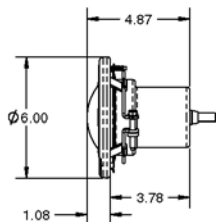

INTELLIBRITE® 5G WHITE LED LIGHTS (CONT'D)

UNDERWATER LED LIGHTS FOR SWIMMING POOLS AND SPAS

Ordering Information for Spa Lights

Product	Voltage	Wattage	Cord Length (Ft.)	Incandescent Equivalency	Primary Listing and Certifications	Carton Qty.	Carton Wt. (Lbs.)
INTELLIBRITE 5g WHITE SPA LIGHTS - 120 VOLT							
640140	120V	18W	30	100W	UL, cUL	1	6.5
640141	120V	18W	50	100W	UL, cUL	1	8
640142	120V	18W	100	100W	UL, cUL	1	12
640143	120V	18W	150	100W	UL, cUL	1	16
640144	120V	18W	250	100W	UL, cUL	1	25
INTELLIBRITE 5g WHITE SPA LIGHTS - 12 VOLT							
640150	12V	18W	30	100W	UL, cUL	1	5.5
640151	12V	18W	50	100W	UL, cUL	1	7
640152	12V	18W	100	100W	UL, cUL	1	11
640153	12V	18W	150	100W	UL, cUL	1	18

Warning: The IntelliBrite White LED light cannot be used with a dimmer circuit. Using a dimmer switch will result in permanent damage to the light.

Dimensions and Certifications

IntelliBrite White Spa Light Dimensions

Note: All 120 volt pool and spa lights must be connected to a branch circuit protected by a ground fault circuit interrupter (GFCI).

¹**Notice:** Underwriters Laboratories has listed Pentair Water Pool and Spa, Inc. lights for use with Pentair Water Pool and Spa, Pentair Pool Products, American Products, Purex, or PacFab niches ONLY. To ensure proper grounding/bonding connections install only Pentair Water Pool and Spa lights in Pentair, Water Pool and Spa, Pentair Pool Products, American Products, Purex or PacFab niches only.

Note: **IntelliBrite Pool Sized Lights** can be utilized to replace: **Sta-Rite:** SunSaver¹, SunBrite¹, SunGlow¹. **American Products:** Amerlite¹. **Purex-Triton:** SunRay¹, Pool Star¹, Hatteras¹. **PacFab:** Spectrum Amerlite¹ (SAM), AmerQuartz¹, and most lights that are 10.12" across. To ensure proper grounding of replacement lights, please see the notice directly above.

IntelliBrite Spa Sized Light can be utilized to replace: **Sta-Rite:** SunBurst¹. **American Products:** Hi-Lite¹, Aqua-Light¹, Spa Brite¹. **Purex-Triton:** SunRise¹. **PacFab:** Spectrum Aqualight¹ (SAL). To ensure proper grounding of replacement lights, please see the notice directly above.