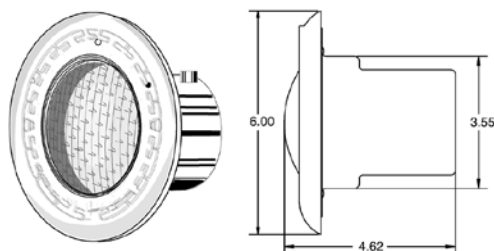

Dimensions and Certifications

All Pentair UL Listed underwater lights are certified for use in fresh water with up to 6,000 ppm salinity.

Note: All 120 volt pool and spa lights must be connected to a branch circuit protected by a ground fault circuit interrupter (GFCI).

Note: All cord lengths over 50 feet on 12 volt lights create resistance that dramatically reduces the light output. This condition exists on all low voltage lights regardless of design or manufacturer.

Notice: Underwriters Laboratories has listed Pentair Water Pool and Spa, Inc. lights for use with Pentair Water Pool and Spa, Pentair Pool Products, American Products, Purex, or PacFab niches ONLY. To ensure proper grounding/bonding connections install only Pentair Water Pool and Spa lights in Pentair, Water Pool and Spa, Pentair Pool Products, American Products, Purex or PacFab niches only.

See page 451 for replacement parts.