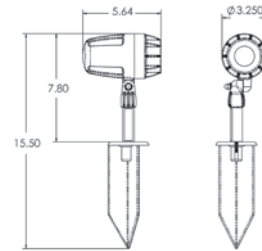

Dimensions and Certifications

See page 447 for replacement parts.

Ordering Information

Product	Voltage	Wattage	Carton Qty.	Carton Wt. (Lbs.)
INTELLIBRITE LANDSCAPE LIGHTS				
690019	12V	15	1	2.5
POOL AND LANDSCAPE RATED LIGHT TRANSFORMERS				
619962	12V-14V	100	1	10
619963	12V-14V	300	1	17

COLOR SYNC™ CONTROLLER

FOR PENTAIR COLOR LED POOL LIGHTS

With the Color Sync Controller, your customers can quickly, easily and remotely turn their backyard oasis into a true extension of their home. Convenient control through the Pentair Home app puts them in the driver's seat to automate a vibrant pool experience that matches their mood.