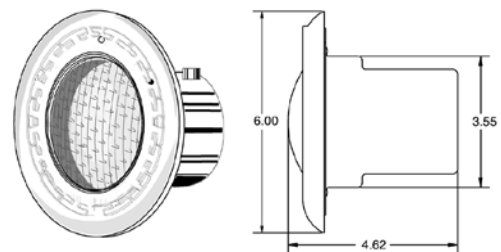

Dimensions and Certifications

See page 451 for replacement parts.