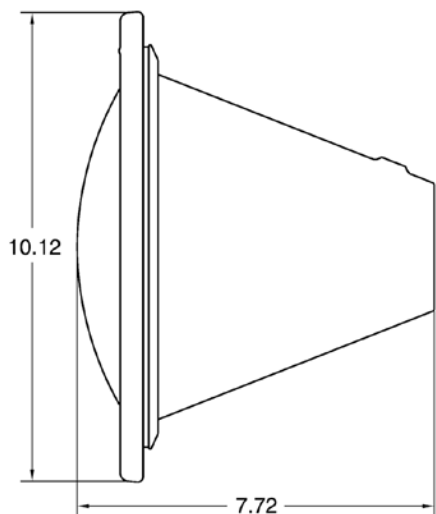

AMERLITE® (CONT'D)

UNDERWATER INCANDESCENT LIGHTS WITH S/S FACE RINGS

Product	Voltage	Wattage	Cord Length (Ft.)	Carton Qty.	Carton Wt. (Lbs.)
AMERLITE WITH STAINLESS STEEL FACE RING – 300 WATT, 12 VOLT					
78431100	12	300	15	1	10
78438100	12	300	50	1	17
78435100	12	300	100	1	20
STAINLESS STEEL AMERLITE WITH MEDIUM BLUE LENS – 400 WATT, 120 VOLT					
78444200	120	400	30	1	8
78448200	120	400	50	1	10
78950100	120	400	100	1	15
STAINLESS STEEL AMERLITE WITH MEDIUM BLUE LENS – 500 WATT, 120 VOLT					
78454200	120	500	30	1	8
78458200	120	500	50	1	10
78958500	120	500	100	1	15
AMERLITE WITH STAINLESS STEEL FACE RING - CANADIAN LIGHT					
78453102	120	500	30	4	11
LENS, COVERS, AND FACE RINGS FOR AMERLITE					
79100100	Clear Lens, tempered			1	1
79100200	Medium Blue Lens, tempered			1	1/2
78900100	Plastic Snap-on Color Lens Kit (Blue, Green, Red)			1	1
79110600	Stainless Steel Face Ring			1	1/2
79213100	Plastic Snap-on face ring (White), Qty. 24			24	2
79212165	Plastic Snap-on face ring (Gray) Qty. 1			1	1/2
79212111	Plastic Snap-on face ring (Black) Qty. 1			1	1/2

Dimensions and Certifications

Note: All 120 volt pool and spa lights must be connected to a branch circuit protected by a ground fault circuit interrupter (GFCI).

Note: All cord lengths over 50 feet on 12 volt lights create resistance that dramatically reduces the light output. This condition exists on all low voltage lights regardless of design or manufacturer.

Notice: Underwriters Laboratories has listed Pentair Water Pool and Spa, Inc. lights for use with Pentair Water Pool and Spa, Pentair Pool Products, American Products, Purex, or PacFab niches ONLY. To ensure proper grounding/bonding connections install only Pentair Water Pool and Spa lights in Pentair, Water Pool and Spa, Pentair Pool Products, American Products, Purex or PacFab niches only.

Note: **Amerlite** Incandescent Lights can be utilized to replace: **Sta-Rite:** SunSaver, SunGlow. **Purex-Triton:** Hatteras. **PacFab:** AmerQuartz, Spectrum Amerlite (SAM). To ensure proper grounding of replacement lights, please see the notice directly above.

CALIFORNIA PROPOSITION 65 WARNING

⚠️ **WARNING:** Cancer and Reproductive Harm.
⚠️ **AVERTISSEMENT:** Peut Causer le Cancer et des Dommages au Système Reproducteur.
⚠️ **ADVERTENCIA:** Cáncer y Daño Reproductivo.
www.p65warnings.ca.gov PA 201514

See page 450 for replacement parts.