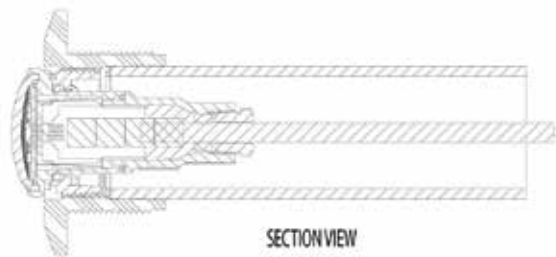

MICROBRITE®

COLOR AND WHITE LED LIGHT

Product	Description	Color	Lights	Cord Length	Voltage
MICROBRITE COMBO KITS WITH 300 WATT TRANSFORMER					
602130	MicroBrite 2 Light Combo Kit	Color LED	Two	100'	12V
602131	MicroBrite 2 Light Combo Kit	White LED	Two	100'	12V
602132	MicroBrite 2 Light Combo Kit	Warm White LED	Two	100'	12V
602133	MicroBrite 4 Light Combo Kit	Color LED	Four	100'	12V
602134	MicroBrite 4 Light Combo Kit	White LED	Four	100'	12V
602135	MicroBrite 4 Light Combo Kit	Warm White LED	Four	100'	12V

Note: A 300W transformer is included in each combo kit. Transformer is 120V input, 12V-14V output.

Product	Description
REPLACEMENT KITS	
620460	MicroBrite Light Adaptor, Replacement
620459	Installation Tool, Replacement. (Hex/Wrench Style)
620158Z	Installation Tool, Replacement (Hand/Grip Style)
620463	Conduit Seal O-Ring, Replacement
618040	Adapter for MicroBrite to GloBrite

Product	Voltage	Wattage
TRANSFORMERS (LANDSCAPE POOL RATED)		
619962	120V Input, 12-14V Output	100W
619963	120V Input, 12-14V Output	300W

Dimensions and Certifications