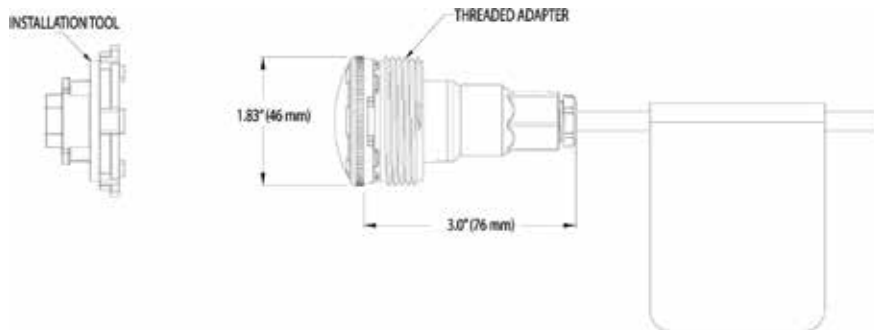

MICROBRITE®

COLOR AND WHITE LED LIGHT

Product	Description	Color	Lights	Cord Length	Voltage
MICROBRITE COMBO KITS WITH 300 WATT TRANSFORMER					
602130	MicroBrite 2 Light Combo Kit	Color LED	Two	100'	12V
602131	MicroBrite 2 Light Combo Kit	White LED	Two	100'	12V
602132	MicroBrite 2 Light Combo Kit	Warm White LED	Two	100'	12V
602133	MicroBrite 4 Light Combo Kit	Color LED	Four	100'	12V
602134	MicroBrite 4 Light Combo Kit	White LED	Four	100'	12V
602135	MicroBrite 4 Light Combo Kit	Warm White LED	Four	100'	12V

Note: A 300W transformer is included in each combo kit. Transformer is 120V input, 12V-14V output.

Product	Description
REPLACEMENT KITS	
620460	MicroBrite Light Adaptor, Replacement
620459	Installation Tool, Replacement. (Hex/Wrench Style)
620158Z	Installation Tool, Replacement (Hand/Grip Style)
620463	Conduit Seal O-Ring, Replacement
618040	Adapter for MicroBrite to GloBrite

Product	Voltage	Wattage
TRANSFORMERS (LANDSCAPE POOL RATED)		
619962	120V Input, 12-14V Output	100W
619963	120V Input, 12-14V Output	300W

Dimensions and Certifications